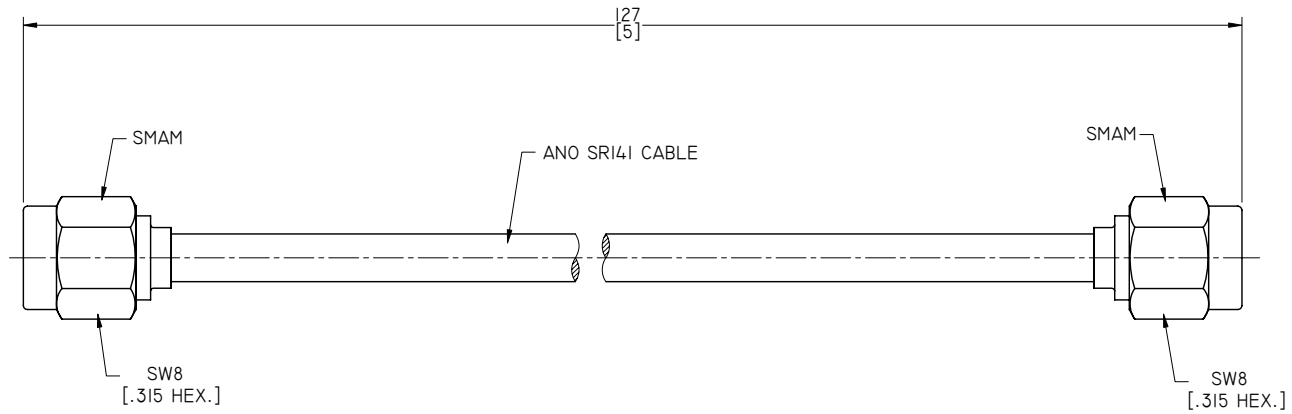

4

3

2

1

ELECTRICAL DATA:
 1 IMPEDANCE: 50 OHMS
 2 FREQUENCY RANGE: DC~18 GHZ

TITLE
 CABLE ASSEMBLY, SMA STRAIGHT MALE TO
 SMA STRAIGHT MALE, ANO SRI4I CABLE, 5 INCHES

NOTES:
 1. UNLESS OTHERWISE SPECIFIED ALL DIMENSIONS ARE NOMINAL.
 2. ALL SPECIFICATIONS ARE SUBJECT TO CHANGED WITHOUT NOTICE AT ANY TIME.
 3. DIMENSIONS ARE IN MILLIMETERS, DIMENSIONS IN [] ARE IN INCHES
 4. LENGTH TOLERANCE IS ±2%.

VIEW	PART NO.		
	SRI4I-SMAM-SMAM-5		
SIZE	SCALE	SHEET	REV.
A3	2.5:1	1/1	A

4

3

2

1