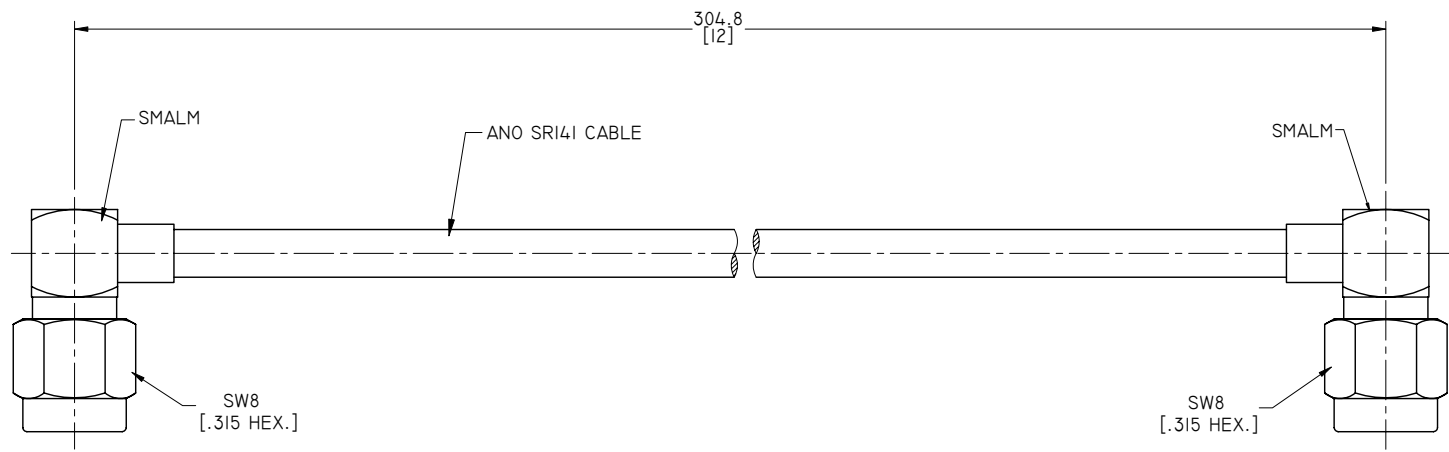

4

3

2

1

ELECTRICAL DATA:

- 1 IMPEDANCE: 50 OHMS
- 2 FREQUENCY RANGE: DC~6 GHZ

TITLE
 CABLE ASSEMBLY, SMA RIGHT ANGLE MALE TO
 SMA RIGHT ANGLE MALE, ANO SRI41 CABLE, 12 INCHES

NOTES:
 1. UNLESS OTHERWISE SPECIFIED ALL DIMENSIONS ARE NOMINAL.
 2. ALL SPECIFICATIONS ARE SUBJECT TO CHANGED WITHOUT NOTICE AT ANY TIME.
 3. DIMENSIONS ARE IN MILLINMETERS. DIMENSIONS IN [] ARE IN INCHES
 4. LENGTH TOLERANCE IS ±2%.

VIEW 	PART NO. SRI41-SMALM-SMALM-12			
	SIZE A3	SCALE 4:1	SHEET 1/1	REV. A