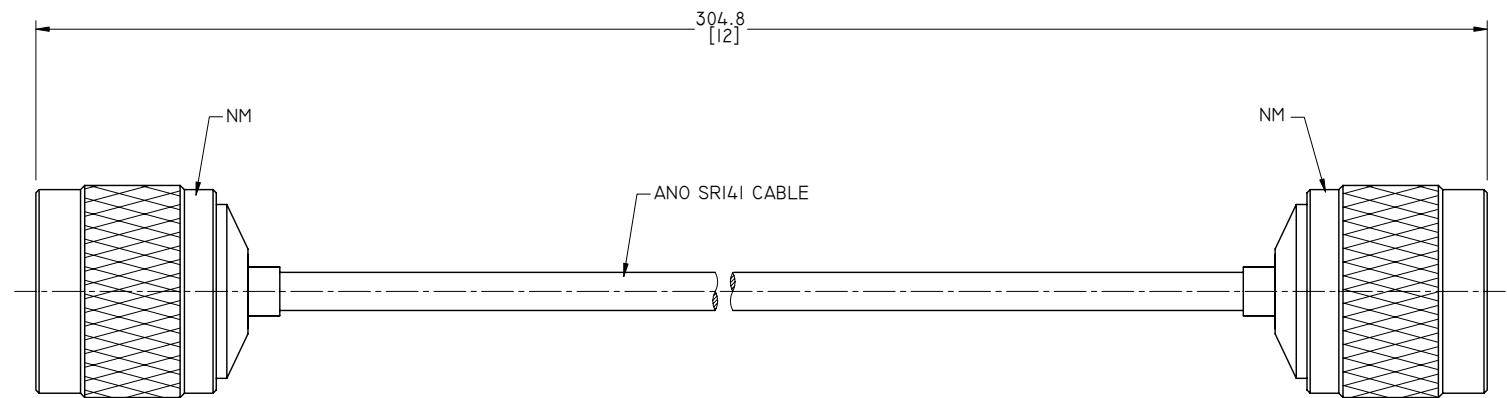

C

C

B

B

A

A

TITLE
CABLE ASSEMBLY, N STRAIGHT MALE TO
N STRAIGHT MALE, ANO SRI4I CABLE, 12 INCHES

NOTES:
1. UNLESS OTHERWISE SPECIFIED ALL DIMENSIONS ARE NOMINAL.
2. ALL SPECIFICATIONS ARE SUBJECT TO CHANGED WITHOUT NOTICE AT ANY TIME.
3. DIMENSIONS ARE IN MILLIMETERS, DIMENSIONS IN [] ARE IN INCHES
4. LENGTH TOLERANCE IS ±2%.

VIEW	PART NO.		
 	SRI4I-NM-NM-12		
SIZE	SCALE	SHEET	REV.
A3	2:1	1/1	A

4

3

2

1