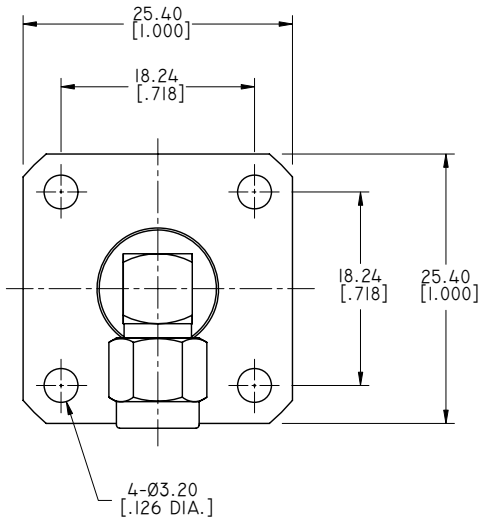

ELECTRICAL DATA:
 1 IMPEDANCE: 50 OHMS
 2 FREQUENCY RANGE: DC~6 GHZ

TITLE
 CABLE ASSEMBLY, N STRAIGHT FEMALE 4 HOLE FLANGE MOUNT
 TO SMA RIGHT ANGLE MALE, ANO SRI4I CABLE, 12 INCHES

NOTES:
 1. UNLESS OTHERWISE SPECIFIED ALL DIMENSIONS ARE NOMINAL.
 2. ALL SPECIFICATIONS ARE SUBJECT TO CHANGED WITHOUT NOTICE AT ANY TIME.
 3. DIMENSIONS ARE IN MILLINMETERS, DIMENSIONS IN [] ARE IN INCHES
 4. LENGTH TOLERANCE IS ±2%.

VIEW	PART NO.		
 	SRI4I-NF4HF-SMALM-12		
SIZE	SCALE	SHEET	REV.
A3	2:1	1/1	A