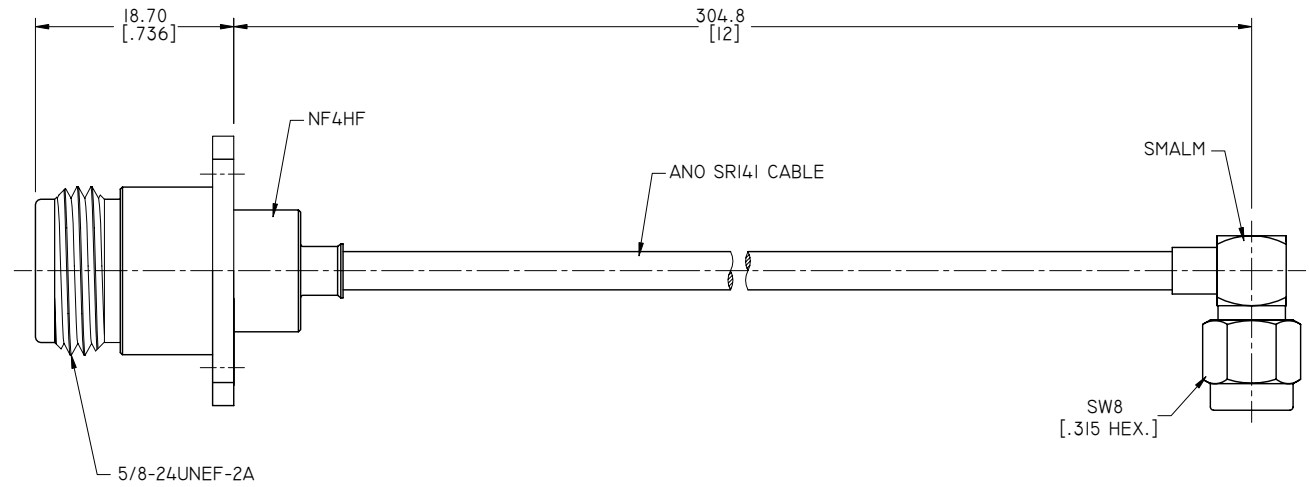

ELECTRICAL DATA:
 1 IMPEDANCE: 50 OHMS
 2 FREQUENCY RANGE: DC~6 GHZ

TITLE
 CABLE ASSEMBLY, N STRAIGHT FEMALE 4 HOLE FLANGE MOUNT
 TO SMA RIGHT ANGLE MALE, ANO SRI4I CABLE, 12 INCHES

NOTES:
 1. UNLESS OTHERWISE SPECIFIED ALL DIMENSIONS ARE NOMINAL.
 2. ALL SPECIFICATIONS ARE SUBJECT TO CHANGED WITHOUT NOTICE AT ANY TIME.
 3. DIMENSIONS ARE IN MILLINMETERS, DIMENSIONS IN [] ARE IN INCHES
 4. LENGTH TOLERANCE IS ±2%.

VIEW	PART NO.		
 	SRI4I-NF4HF-SMALM-12		
SIZE	SCALE	SHEET	REV.
A3	2:1	1/1	A