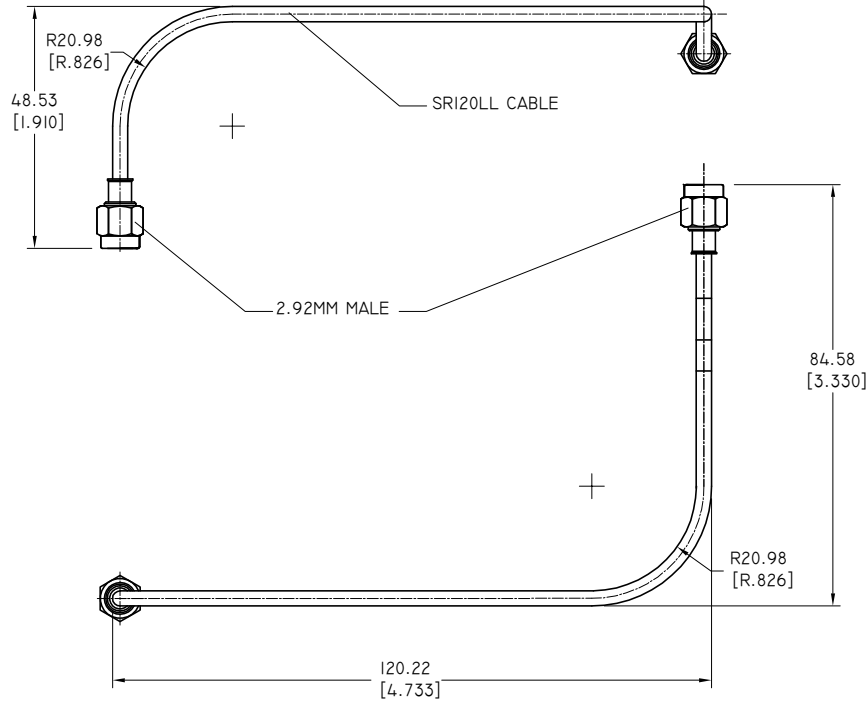

ELECTRICAL DATA:

- 1 IMPEDANCE: 50 OHMS
- 2 FREQUENCY RANGE: DC-40 GHZ

TITLE
 CABLE ASSEMBLY, 2.92 STRAIGHT MALE TO
 2.92 STRAIGHT FEMALE, SR120LL CABLE, 0.215 METERS

NOTES:
 1. UNLESS OTHERWISE SPECIFIED ALL DIMENSIONS ARE NOMINAL.
 2. ALL SPECIFICATIONS ARE SUBJECT TO CHANGED WITHOUT NOTICE AT ANY TIME.
 3. DIMENSIONS ARE IN MILLIMETERS, DIMENSIONS IN [] ARE IN INCHES
 4. LENGTH TOLERANCE IS ±2%.

VIEW	PART NO.			
	SR120LL-29M-29M-215MM			
SIZE	SCALE	SHEET	REV.	
A3	1:1	1/1	A	