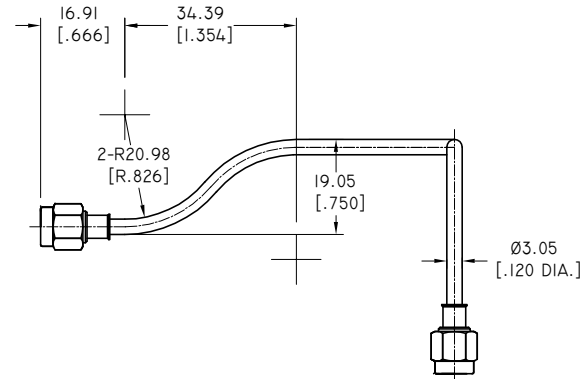

ELECTRICAL DATA:

- 1 IMPEDANCE: 50 OHMS
- 2 FREQUENCY RANGE: DC-40 GHZ

TITLE
 CABLE ASSEMBLY, 2.92 STRAIGHT MALE TO
 2.92 STRAIGHT FEMALE, SR120LL CABLE, 0.215 METERS

NOTES:
 1. UNLESS OTHERWISE SPECIFIED ALL DIMENSIONS ARE NOMINAL.
 2. ALL SPECIFICATIONS ARE SUBJECT TO CHANGED WITHOUT NOTICE AT ANY TIME.
 3. DIMENSIONS ARE IN MILLIMETERS, DIMENSIONS IN [] ARE IN INCHES
 4. LENGTH TOLERANCE IS ±2%.

VIEW	PART NO.			
	SR120LL-29M-29M-215MM			
SIZE	SCALE	SHEET	REV.	
A3	1:1	1/1	A	