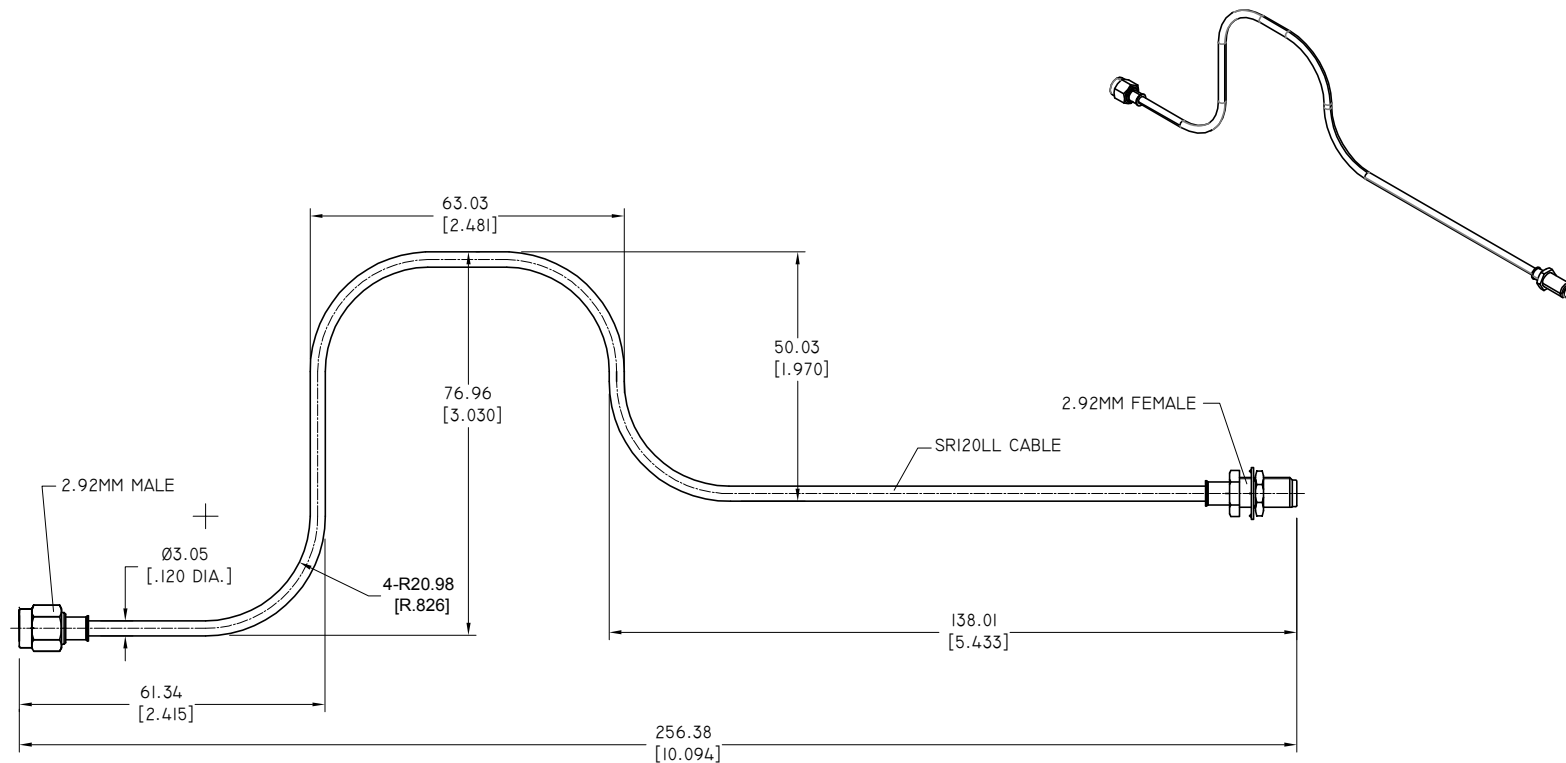

**ELECTRICAL DATA:**

- 1 IMPEDANCE: 50 OHMS
- 2 FREQUENCY RANGE: DC-40 GHZ

TITLE  
 CABLE ASSEMBLY, 2.92 STRAIGHT MALE TO  
 2.92 STRAIGHT FEMALE, SRI20LL CABLE, 0.318 METERS

NOTES:  
 1. UNLESS OTHERWISE SPECIFIED ALL DIMENSIONS ARE NOMINAL.  
 2. ALL SPECIFICATIONS ARE SUBJECT TO CHANGED WITHOUT NOTICE AT ANY TIME.  
 3. DIMENSIONS ARE IN MILLIMETERS, DIMENSIONS IN [ ] ARE IN INCHES  
 4. LENGTH TOLERANCE IS ±2%.

VIEW	PART NO.			
	SRI20LL-29M-29F-318MM			
SIZE	SCALE	SHEET	REV.	
A3	1:1	1/1	A	