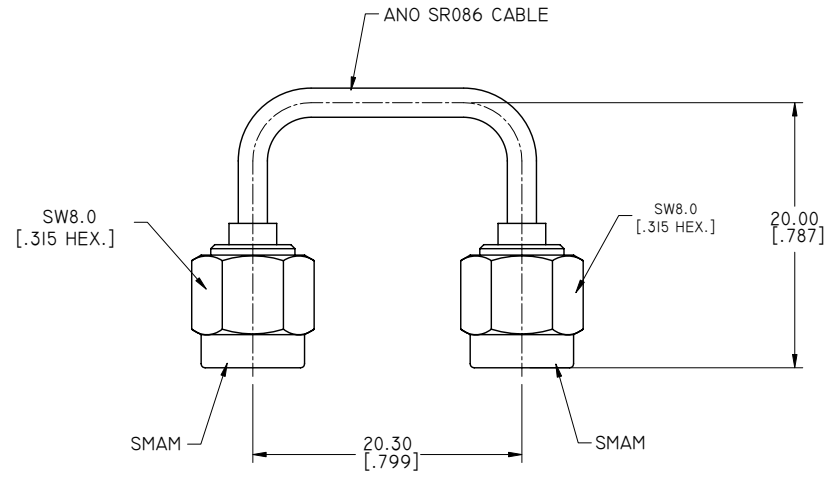

4

3

2

1

ELECTRICAL DATA:
 1 IMPEDANCE: 50 OHMS
 2 FREQUENCY RANGE: DC~18 GHZ

TITLE
 CABLE ASSEMBLY, SMA STRAIGHT MALE TO
 SMA STRAIGHT MALE, ANO SR086 CABLE, 1 INCHE

NOTES:
 1. UNLESS OTHERWISE SPECIFIED ALL DIMENSIONS ARE NOMINAL.
 2. ALL SPECIFICATIONS ARE SUBJECT TO CHANGED WITHOUT NOTICE AT ANY TIME.
 3. DIMENSIONS ARE IN MILLINMETERS. DIMENSIONS IN [] ARE IN INCHES
 4. LENGTH TOLERANCE IS ±2%.

VIEW	PART NO. SR086-SMAM-SMAM-I		
	SIZE A3	SCALE 2.5:1	SHEET 1/1
			REV. A

4

3

2

1