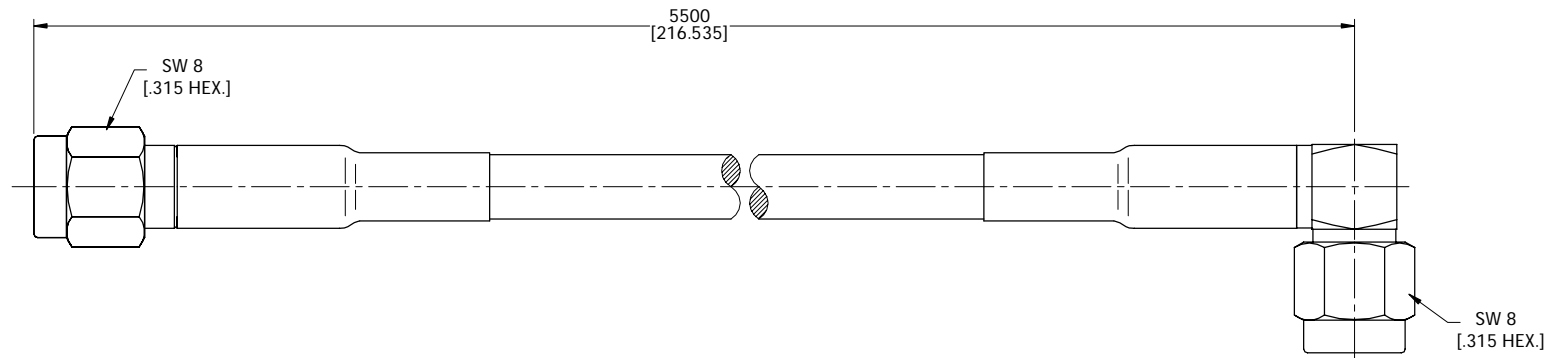

ELECTRICAL DATA:
 1 IMPEDANCE: 50Ω
 2 FREQUENCY RANGE: DC-3 GHz

TITLE
 CABLE ASSEMBLY, SMA STRAIGHT MALE TO
 SMA RIGHT ANGLE MALE, RG58 CABLE, 216.535 INCHES

NOTES:
 1. UNLESS OTHERWISE SPECIFIED ALL DIMENSIONS ARE NOMINAL.
 2. ALL SPECIFICATIONS ARE SUBJECT TO CHANGED WITHOUT NOTICE AT ANY TIME.
 3. DIMENSIONS ARE IN MILLINMETERS, DIMENSIONS IN [] ARE IN INCHES
 4. LENGTH TOLERANCE IS ±2%.

VIEW	PART NO.		
	RG58-SMAM-SMALM-216.535		
SIZE A3	SCALE 1:1	SHEET 1/1	REV. A

4

3

2

1