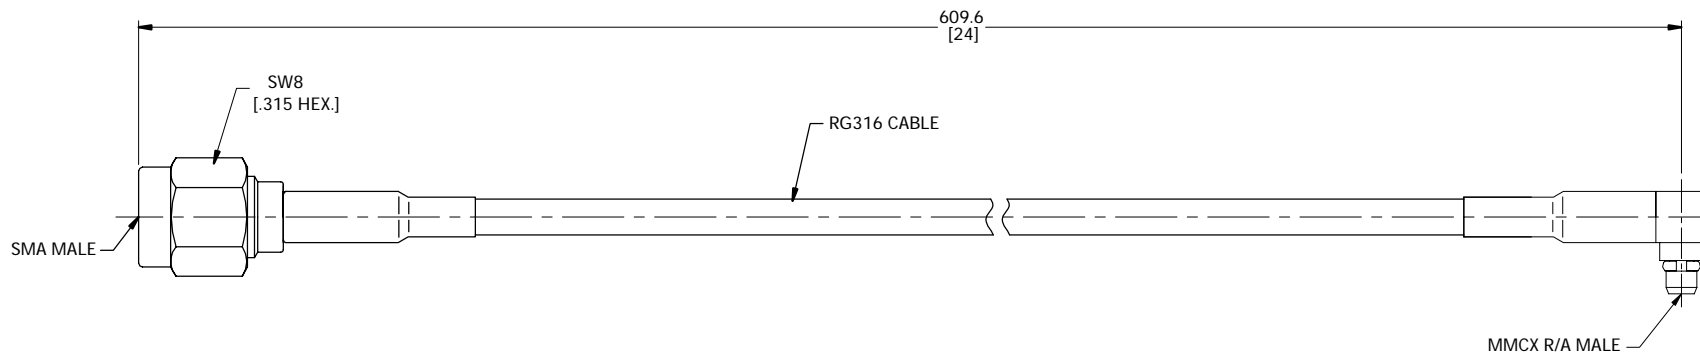

C

C

B

B

A

A

TITLE
 CABLE ASSEMBLY, SMA STRAIGHT MALE TO
 MMCX RIGHT ANGLE MALE, RG316 CABLE, 24 INCHES

NOTES:
 1. UNLESS OTHERWISE SPECIFIED ALL DIMENSIONS ARE NOMINAL.
 2. ALL SPECIFICATIONS ARE SUBJECT TO CHANGED WITHOUT NOTICE AT ANY TIME.
 3. DIMENSIONS ARE IN MILLINMETERS, DIMENSIONS IN [] ARE IN INCHES
 4. LENGTH TOLERANCE IS ±2%.

VIEW	PART NO. RG316-SMAM-MMCXLM-24		
	SIZE A3	SCALE 2.5:1	SHEET 1/1
			REV. A

4

3

2

1