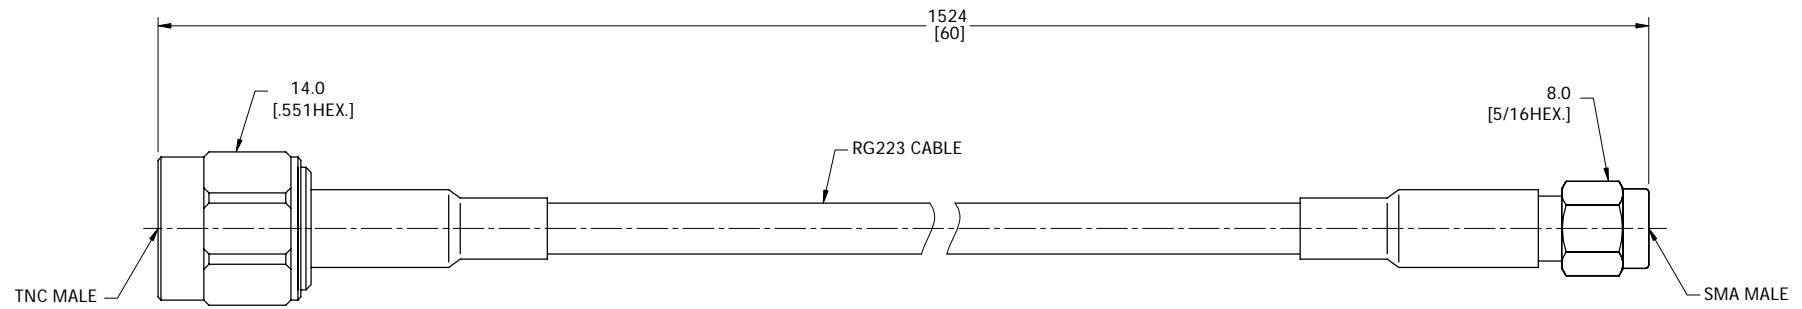

TITLE  
 CABLE ASSEMBLY, TNC STRAIGHT MALE TO  
 SMA STRAIGHT MALE, RG223 CABLE, 60 INCHES

NOTES:  
 1. UNLESS OTHERWISE SPECIFIED ALL DIMENSIONS ARE NOMINAL.  
 2. ALL SPECIFICATIONS ARE SUBJECT TO CHANGED WITHOUT NOTICE AT ANY TIME.  
 3. DIMENSIONS ARE IN MILLIMETERS, DIMENSIONS IN [ ] ARE IN INCHES  
 4. LENGTH TOLERANCE IS ±2%.

VIEW	PART NO. RG223-TNCM-SMAM-60		
 	SIZE A3	SCALE 2:1	SHEET 1/1
			REV. A

4

3

2

1