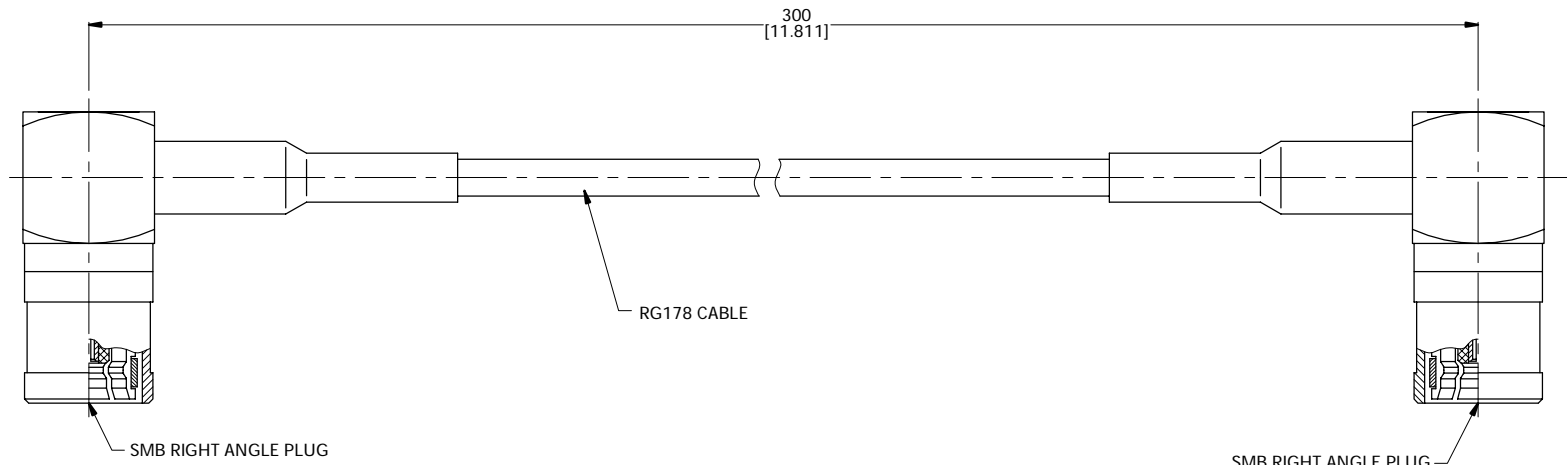

ELECTRICAL DATA:

- 1 IMPEDANCE: 50 Ω
- 2 FREQUENCY RANGE: DC-3 GHz

TITLE  
CABLE ASSEMBLY, SMB RIGHT ANGLE PLUG TO  
SMB RIGHT ANGLE PLUG, RG178 CABLE, 30 CM

- NOTES:
- 1. UNLESS OTHERWISE SPECIFIED ALL DIMENSIONS ARE NOMINAL.
  - 2. ALL SPECIFICATIONS ARE SUBJECT TO CHANGED WITHOUT NOTICE AT ANY TIME.
  - 3. DIMENSIONS ARE IN MILLIMETERS, DIMENSIONS IN [ ] ARE IN INCHES
  - 4. LENGTH TOLERANCE IS ±2%.

VIEW	PART NO. RG178-SMBLP-SMBLP-30CM			
 	SIZE A3	SCALE 4:1	SHEET 1/1	REV. A