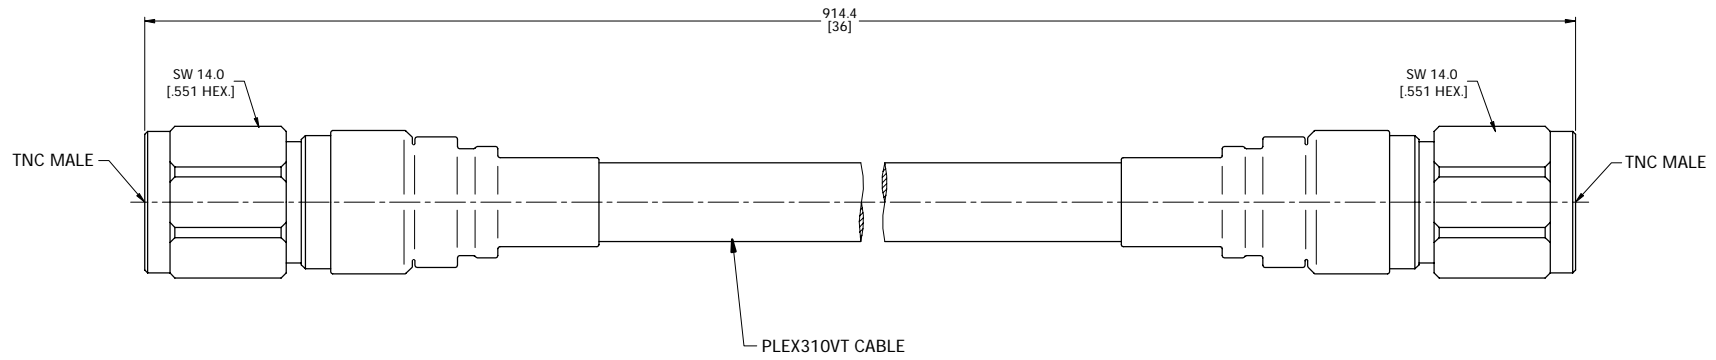

ELECTRICAL DATA:  
 1 IMPEDANCE: 50 Ω  
 2 FREQUENCY RANGE: DC-18 GHz

TITLE  
 CABLE ASSEMBLY, TNC STRAIGHT MALE TO  
 TNC STRAIGHT MALE, PLEX310VT CABLE, 36 INCHES

NOTES:  
 1. UNLESS OTHERWISE SPECIFIED ALL DIMENSIONS ARE NOMINAL.  
 2. ALL SPECIFICATIONS ARE SUBJECT TO CHANGED WITHOUT NOTICE AT ANY TIME.  
 3. DIMENSIONS ARE IN MILLIMETERS, DIMENSIONS IN [ ] ARE IN INCHES  
 4. LENGTH TOLERANCE IS ±2%.

VIEW	PART NO. PLEX310VT-TNCM-TNCM-36			
 	SIZE A3	SCALE 2:1	SHEET 1/1	REV. A