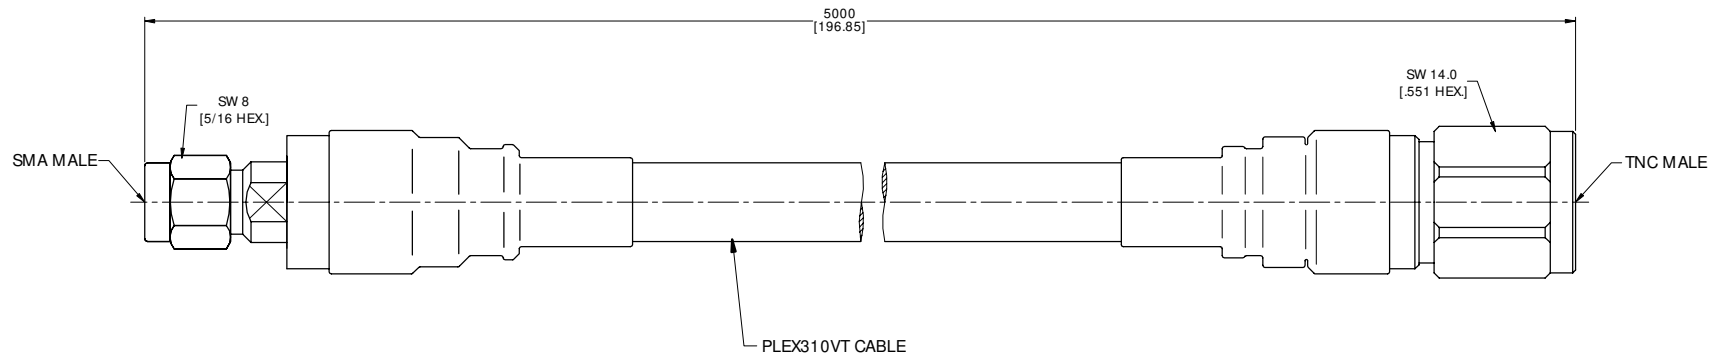

ELECTRICAL DATA:

- 1 IMPEDANCE: 50 Ω
- 2 FREQUENCY RANGE: DC~18 GHz

TITLE
 CABLE ASSEMBLY, SMA STRAIGHT MALE TO
 TNC STRAIGHT MALE, PLEX310VT CABLE, 5 METERS

- NOTES:
- 1. UNLESS OTHERWISE SPECIFIED ALL DIMENSIONS ARE NOMINAL.
 - 2. ALL SPECIFICATIONS ARE SUBJECT TO CHANGED WITHOUT NOTICE AT ANY TIME.
 - 3. DIMENSIONS ARE IN MILLIMETERS, DIMENSIONS IN [] ARE IN INCHES
 - 4. LENGTH TOLERANCE IS ±2%.

VIEW	PART NO. PLEX310VT-SMAM-TNCM-5M			
	SIZE A3	SCALE 2.5:1	SHEET 1/1	REV. A