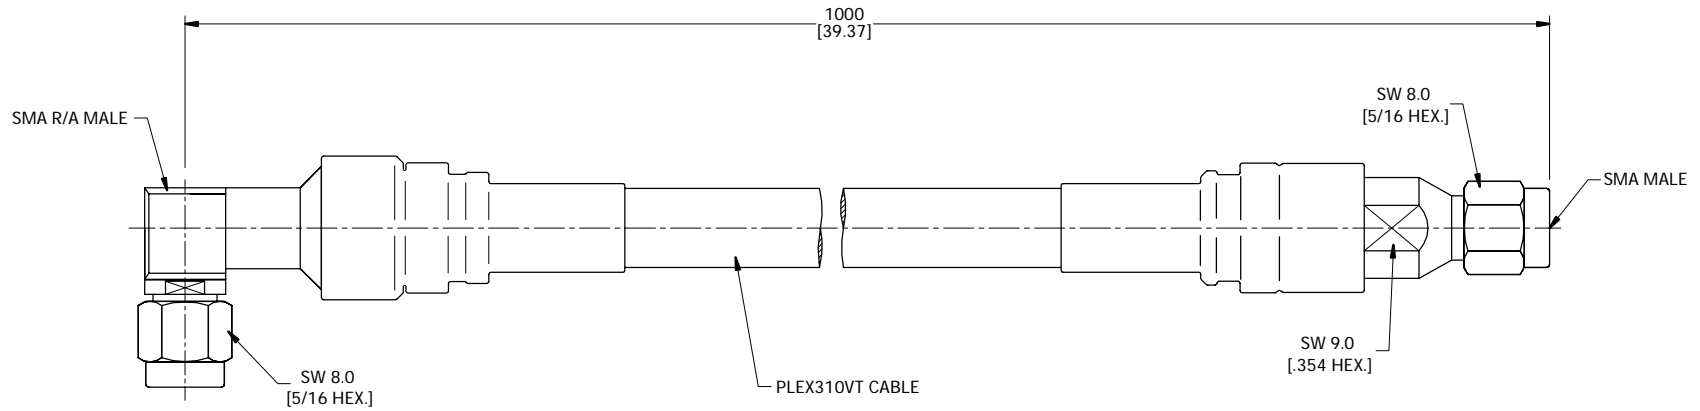

ELECTRICAL DATA:

- 1 IMPEDANCE: 50 Ω
- 2 FREQUENCY RANGE: DC-16.5 GHz

TITLE
CABLE ASSEMBLY, SMA RIGHT ANGLE MALE
TO SMA STRAIGHT MALE, PLEX310VT CABLE, 1 METER

- NOTES:
- 1. UNLESS OTHERWISE SPECIFIED ALL DIMENSIONS ARE NOMINAL.
 - 2. ALL SPECIFICATIONS ARE SUBJECT TO CHANGED WITHOUT NOTICE AT ANY TIME.
 - 3. DIMENSIONS ARE IN MILLIMETERS, DIMENSIONS IN [] ARE IN INCHES
 - 4. LENGTH TOLERANCE IS ±2%.

| | | | | |
|------|-------------------------------------|--------------|--------------|-----------|
| VIEW | PART NO. PLEX310VT-SMALM-SMAM-1M | | | |
| | SIZE A3 | SCALE 2:1 | SHEET 1/1 | REV. A |