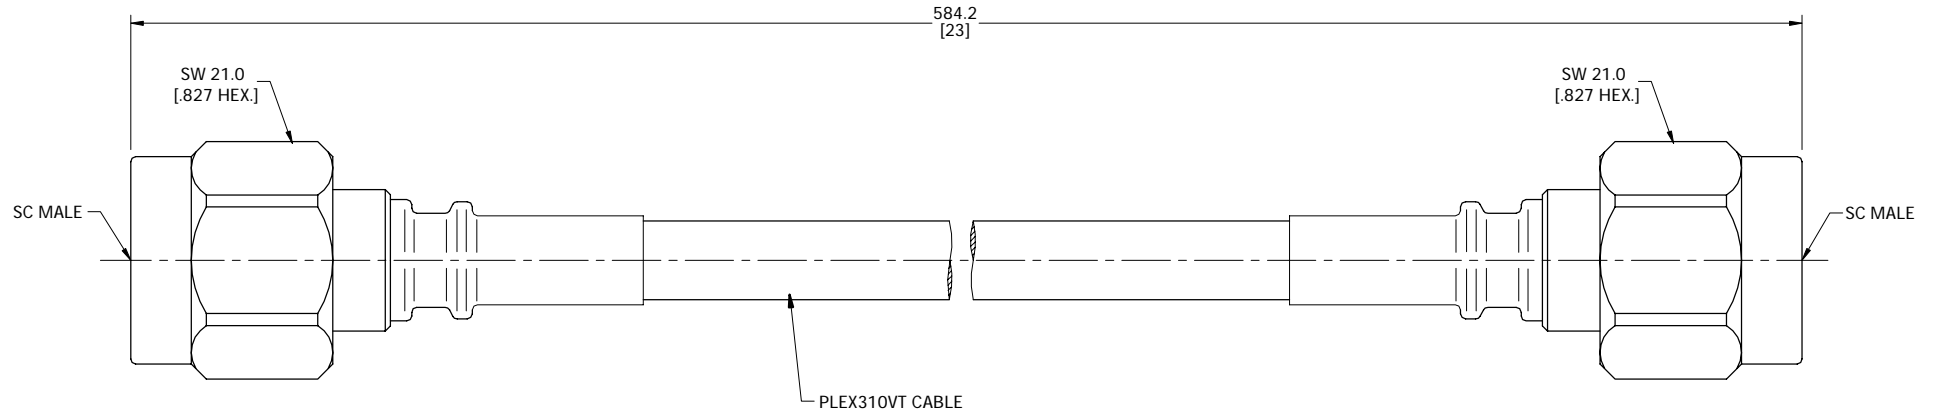

ELECTRICAL DATA:
 1 IMPEDANCE: 50 Ω
 2 FREQUENCY RANGE: DC-7.5 GHz

TITLE
 CABLE ASSEMBLY, SC STRAIGHT MALE TO
 SC STRAIGHT MALE, PLEX310VT CABLE, 23 INCHES

NOTES:
 1. UNLESS OTHERWISE SPECIFIED ALL DIMENSIONS ARE NOMINAL.
 2. ALL SPECIFICATIONS ARE SUBJECT TO CHANGED WITHOUT NOTICE AT ANY TIME.
 3. DIMENSIONS ARE IN MILLIMETERS, DIMENSIONS IN [] ARE IN INCHES
 4. LENGTH TOLERANCE IS ±2%.

VIEW	PART NO.			
	PLEX310VT-SCM-SCM-23			
SIZE	SCALE	SHEET	REV.	
A3	2:1	1/1	A	