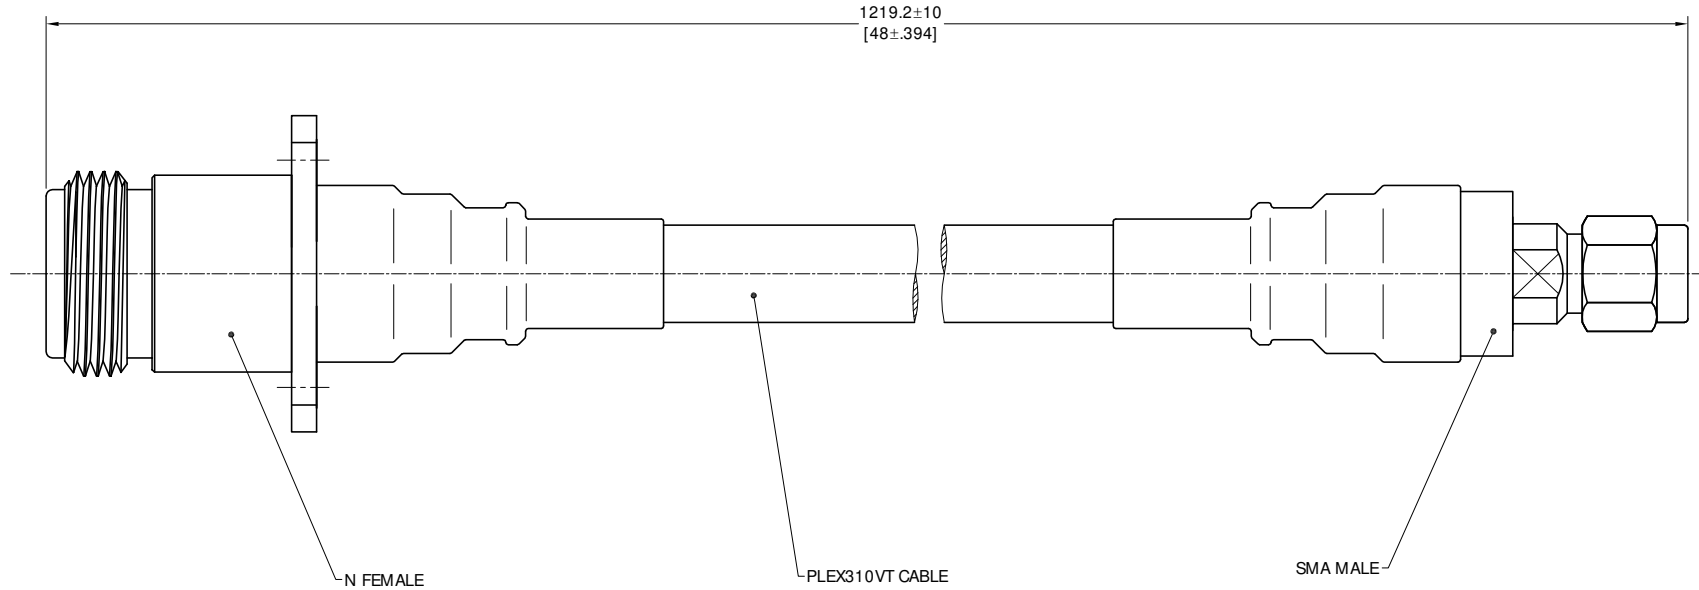

ELECTRICAL DATA:

- 1 IMPEDANCE: 50 OHMS
- 2 FREQUENCY RANGE: 0.67~18 GHz
- 3 VSWR: 1.35 MAX
- 4 INSERTION LOSS: 1.15 dB TYP.

TITLE
CABLE ASSEMBLY, N STRAIGHT FEMALE 4 HOLE FLANGE
MOUNT TO SMA STRAIGHT MALE, PLEX310VT CABLE,
48 INCHES

- NOTES:
- 1. UNLESS OTHERWISE SPECIFIED ALL DIMENSIONS ARE NOMINAL.
 - 2. ALL SPECIFICATIONS ARE SUBJECT TO CHANGED WITHOUT NOTICE AT ANY TIME
 - 3. DIMENSIONS ARE IN MILLIMETERS, DIMENSIONS IN [] ARE IN INCHES
 - 4. LENGTH TOLERANCE IS ±2%.

VIEW

PART NO.

PLEX310VT-NF4HF-SMAM-48

SIZE
A3

SCALE
2.5:1

SHEET
1/1

REV.
A