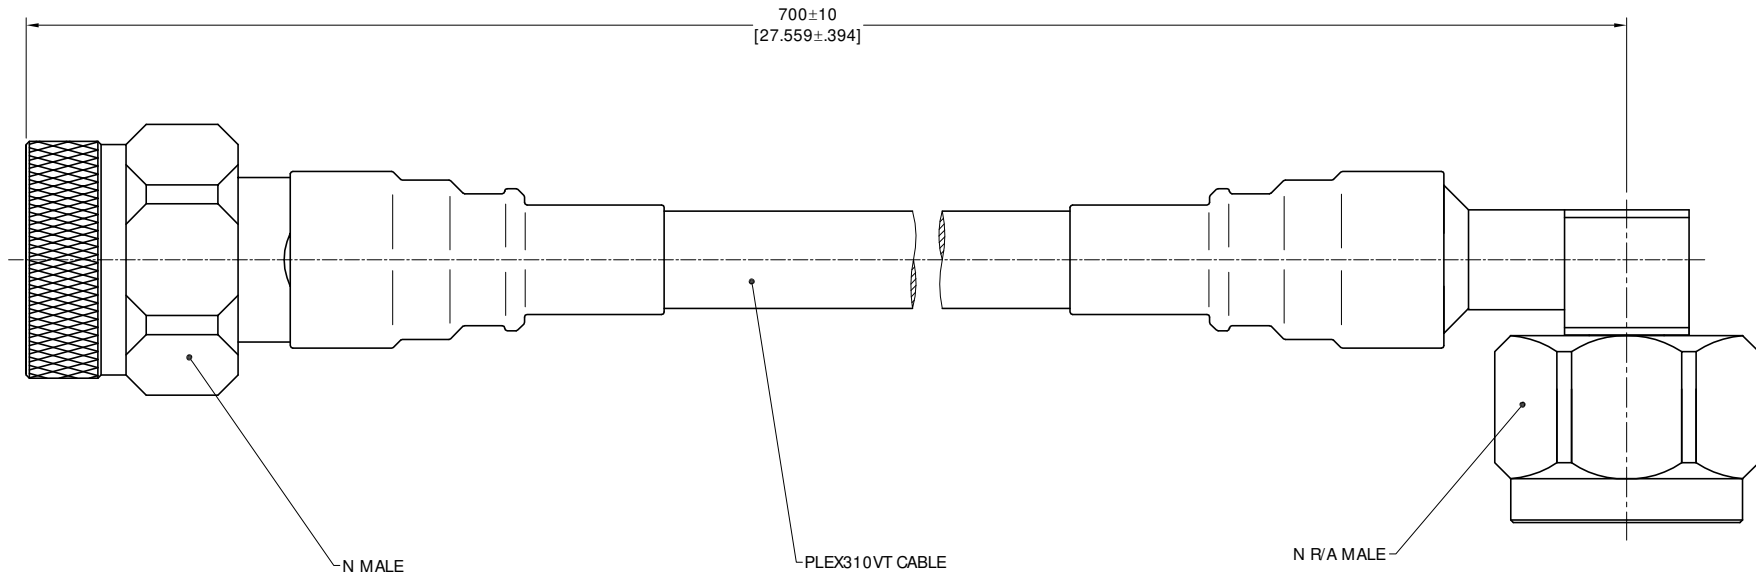

ELECTRICAL DATA:

1. IMPEDANCE: 50 Ω
2. FREQUENCY RANGE: DC-18 GHz
3. VSWR: 1.35 MAX
4. INSERTION LOSS: 1.10DB MAX

TITLE

CABLE ASSEMBLY, N STRAIGHT MALE TO N R/A
MALE, PLEX310VT CABLE, 70CM

VIEW

PART NO.

PLEX310-NM-NLM-70CM

SIZE
A3

SCALE
2.5:1

SHEET
1/1

REV.
A

NOTES: