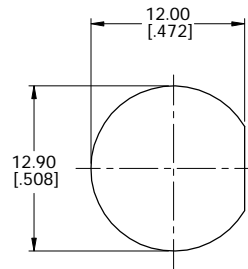

ELECTRICAL DATA:

- 1 IMPEDANCE: 50 Ω
- 2 FREQUENCY RANGE: DC-18 GHz

REVISIONS

REV.	DESCRIPTION	DATE	APPROVED
A	INITIAL RELEASE	09/05/23	J. Q.

RECOMMENDED MOUNTING HOLE

TITLE
 CABLE ASSEMBLY, SMA STRAIGHT MALE TO TNC STRAIGHT BULKHEAD WATERPROOF FEMALE, PLEX220VT CABLE, 12CM

VIEW	PART NO. PLEX220VT-SMAM-TNCFBW-12CM		
	SIZE A3	SCALE 2.5:1	SHEET 1/1
			REV. A

- NOTES:
1. UNLESS OTHERWISE SPECIFIED ALL DIMENSIONS ARE NOMINAL.
 2. ALL SPECIFICATIONS ARE SUBJECT TO CHANGED WITHOUT NOTICE AT ANY TIME.
 3. DIMENSIONS ARE IN MILLINETERS, DIMENSIONS IN [] ARE IN INCHES
 4. LENGTH TOLERANCE IS ±2%.