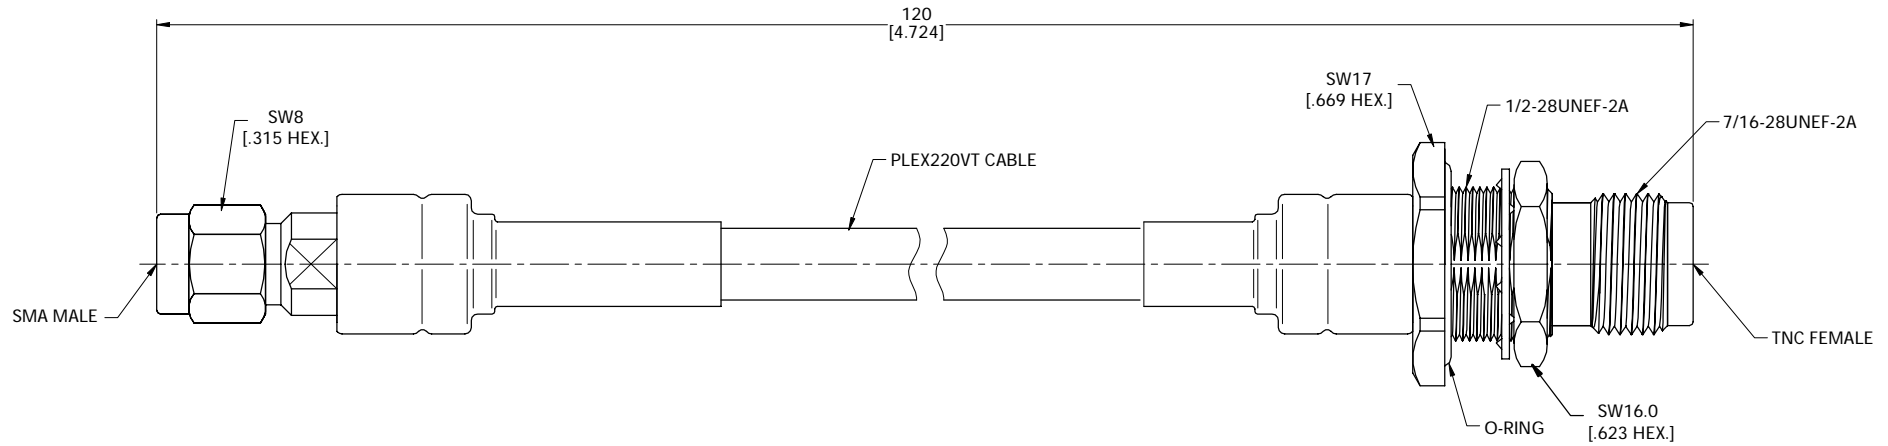

ELECTRICAL DATA:

- 1 IMPEDANCE: 50 Ω
- 2 FREQUENCY RANGE: DC-18 GHz

REVISIONS

REV.	DESCRIPTION	DATE	APPROVED
A	INITIAL RELEASE	09/05/23	J. Q.

RECOMMENDED MOUNTING HOLE

TITLE
 CABLE ASSEMBLY, SMA STRAIGHT MALE TO TNC STRAIGHT BULKHEAD WATERPROOF FEMALE, PLEX220VT CABLE, 12CM

VIEW	PART NO. PLEX220VT-SMAM-TNCFBW-12CM		
	SIZE A3	SCALE 2.5:1	SHEET 1/1
			REV. A

- NOTES:
1. UNLESS OTHERWISE SPECIFIED ALL DIMENSIONS ARE NOMINAL.
 2. ALL SPECIFICATIONS ARE SUBJECT TO CHANGED WITHOUT NOTICE AT ANY TIME.
 3. DIMENSIONS ARE IN MILLINETERS, DIMENSIONS IN [] ARE IN INCHES
 4. LENGTH TOLERANCE IS ±2%.