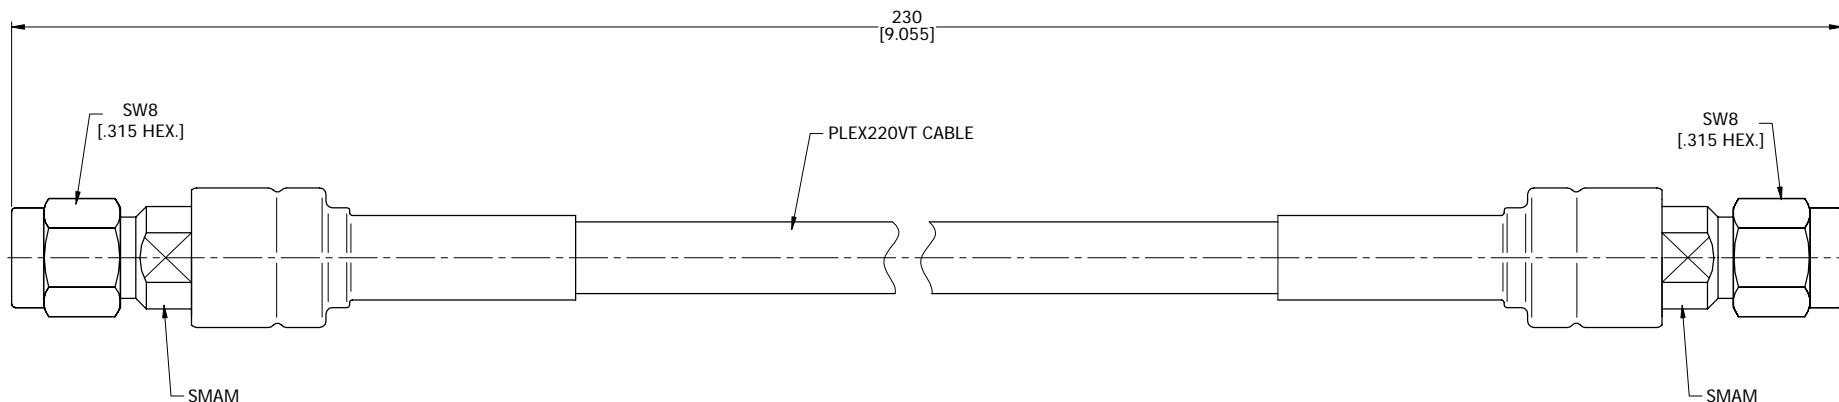

4

3

2

1

ELECTRICAL DATA:
 1 IMPEDANCE: 50 Ω
 2 FREQUENCY RANGE: 4-5 GHz

REVISIONS			
REV.	DESCRIPTION	DATE	APPROVED
A	INITIAL RELEASE	03/15/23	J. Q.

TITLE
 CABLE ASSEMBLY, SMA STRAIGHT MALE TO
 SMA STRAIGHT MALE, PLEX220VT CABLE, 230 MM

NOTES:
 1. UNLESS OTHERWISE SPECIFIED ALL DIMENSIONS ARE NOMINAL.
 2. ALL SPECIFICATIONS ARE SUBJECT TO CHANGED WITHOUT NOTICE AT ANY TIME.
 3. DIMENSIONS ARE IN MILLINMETERS, DIMENSIONS IN [] ARE IN INCHES
 4. LENGTH TOLERANCE IS ±2%.

VIEW	PART NO.		
	PLEX220VT-SMAM-SMAM-230MM		
SIZE	SCALE	SHEET	REV.
A3	2.5:1	1/1	A

4

3

2

1