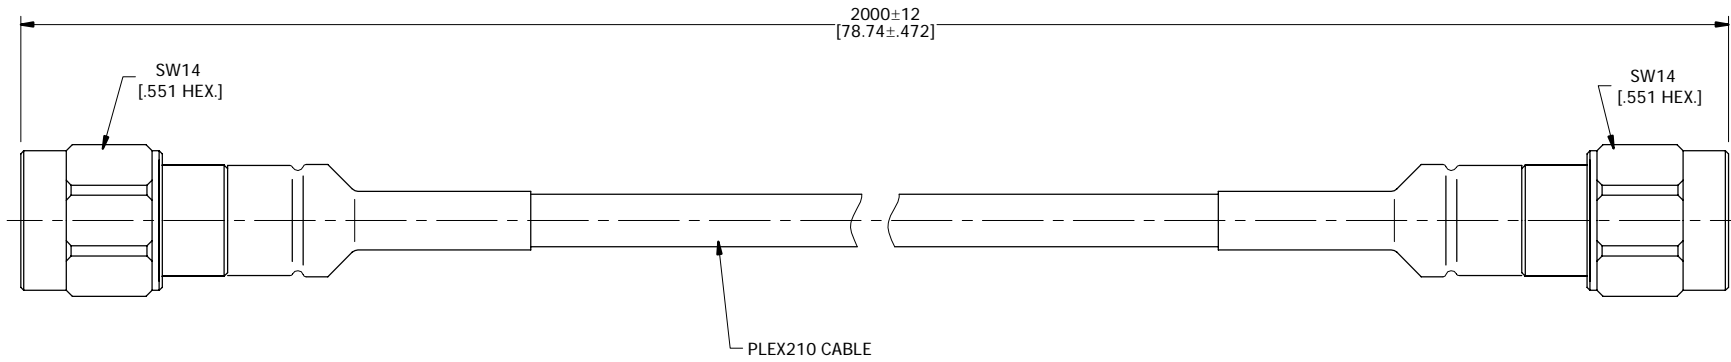

ELECTRICAL DATA:

- 1 IMPEDANCE: 50 Ω
- 2 FREQUENCY RANGE: DC-18 GHz

TITLE
CABLE ASSEMBLY, TNC STRAIGHT MALE TO
TNC STRAIGHT MALE, PLEX210VT CABLE, 2 METERS

- NOTES:
- 1. UNLESS OTHERWISE SPECIFIED ALL DIMENSIONS ARE NOMINAL.
 - 2. ALL SPECIFICATIONS ARE SUBJECT TO CHANGED WITHOUT NOTICE AT ANY TIME.
 - 3. DIMENSIONS ARE IN MILLINMETERS, DIMENSIONS IN [] ARE IN INCHES
 - 4. LENGTH TOLERANCE IS ±2%.

VIEW	PART NO. PLEX210-TNCM-TNCM-2M			
 	SIZE A3	SCALE 2:1	SHEET 1/1	REV. A