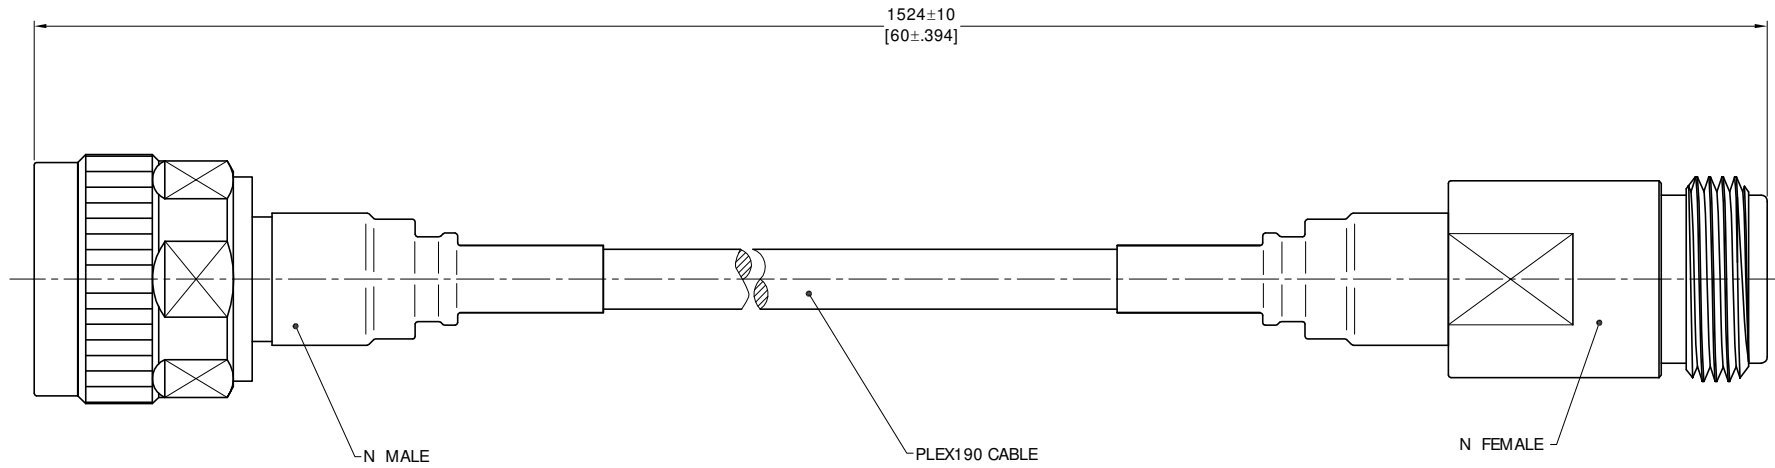

ELECTRICAL DATA:

- 1 IMPEDANCE: 50 OHMS
- 2 FREQUENCY RANGE: DC-18 GHz
- 3 VSWR: 1.30 MAX
- 4 INSERTION LOSS: 2.25dB MAX

TITLE
CABLE ASSEMBLY, N STRAIGHT MALE TO N STRAIGHT FEMALE, PLEX-190 CABLE, 60 INCHES

- NOTES:
1. UNLESS OTHERWISE SPECIFIED ALL DIMENSIONS ARE NOMINAL.
2. ALL SPECIFICATIONS ARE SUBJECT TO CHANGED WITHOUT NOTICE AT ANY TIME
3. DIMENSIONS ARE IN MILLIMETERS, DIMENSIONS IN [] ARE IN INCHES
4. LENGTH TOLERANCE IS ±2%.

VIEW	PART NO. PLEX190-NM-NF-60			
 	SIZE A3	SCALE 2.5:1	SHEET 1/1	REV. A