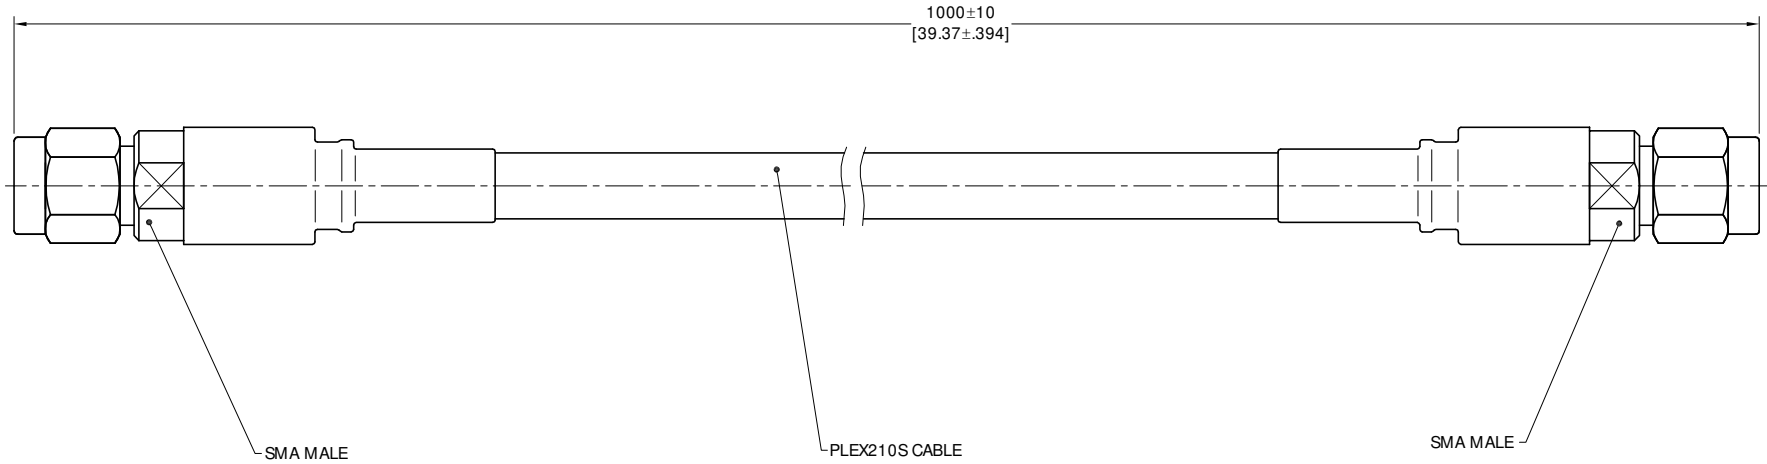

ELECTRICAL DATA:

- 1. IMPEDANCE: 50 Ω
- 2. FREQUENCY RANGE: DC~18 GHz
- 3. VSWR: 1.30 MAX.

TITLE
CABLE ASSEMBLY, SMA STRAIGHT MALE TO SMA STRAIGHT MALE, PLEX210S CABLE, 1 METER

NOTES:
1. UNLESS OTHERWISE SPECIFIED ALL DIMENSIONS ARE NOMINAL.
2. ALL SPECIFICATIONS ARE SUBJECT TO CHANGED WITHOUT NOTICE AT ANY TIME
3. DIMENSIONS ARE IN MILLIMETERS, DIMENSIONS IN [] ARE IN INCHES
4. LENGTH TOLERANCE IS ±2%.

VIEW	PART NO. P210S-SMAM-SMAM-1M			
	SIZE A3	SCALE 2.5:1	SHEET 1/1	REV. A