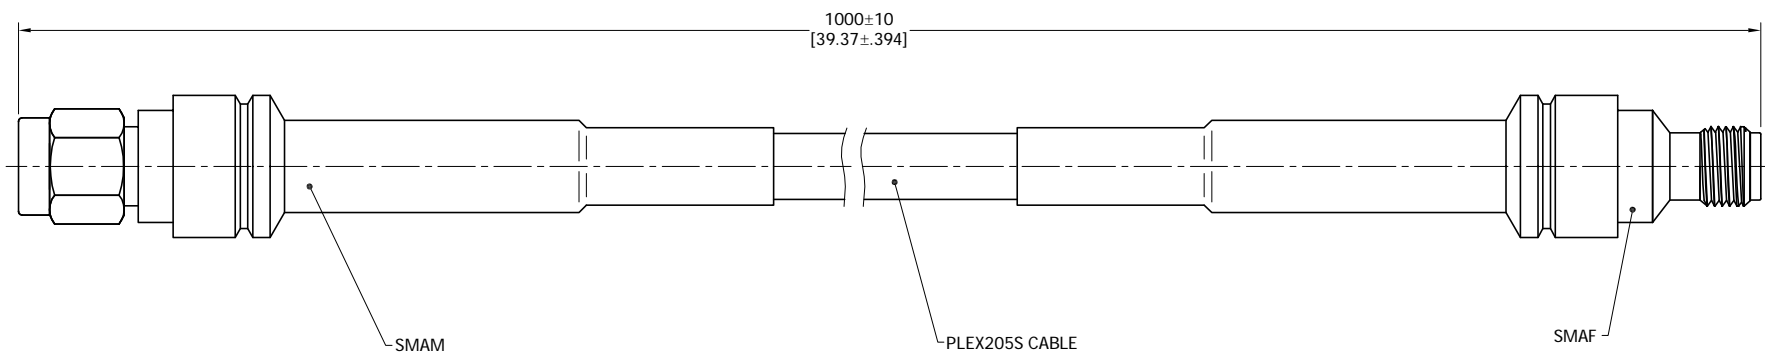

ELECTRICAL DATA:

- 1 IMPEDANCE: 50 OHMS
- 2 FREQUENCY RANGE: DC-18 GHz
- 3 VSWR: 1.30 MAX.
- 4 INSERTION LOSS: 2.40 dB MAX.

TITLE
CABLE ASSEMBLY, SMA STRAIGHT MALE TO SMA STRAIGHT
FEMALE, PLEX205S CABLE, 1 METER

NOTES:
1. UNLESS OTHERWISE SPECIFIED ALL DIMENSIONS ARE NOMINAL.
2. ALL SPECIFICATIONS ARE SUBJECT TO CHANGED WITHOUT NOTICE AT ANY TIME.
3. DIMENSIONS ARE IN MILLIMETERS, DIMENSIONS IN [] ARE IN INCHES
4. LENGTH TOLERANCE IS ±2%.

VIEW	PART NO. P205S-SMAM-SMAF-1M			
	SIZE A3	SCALE 2.5:1	SHEET 1/1	REV. A