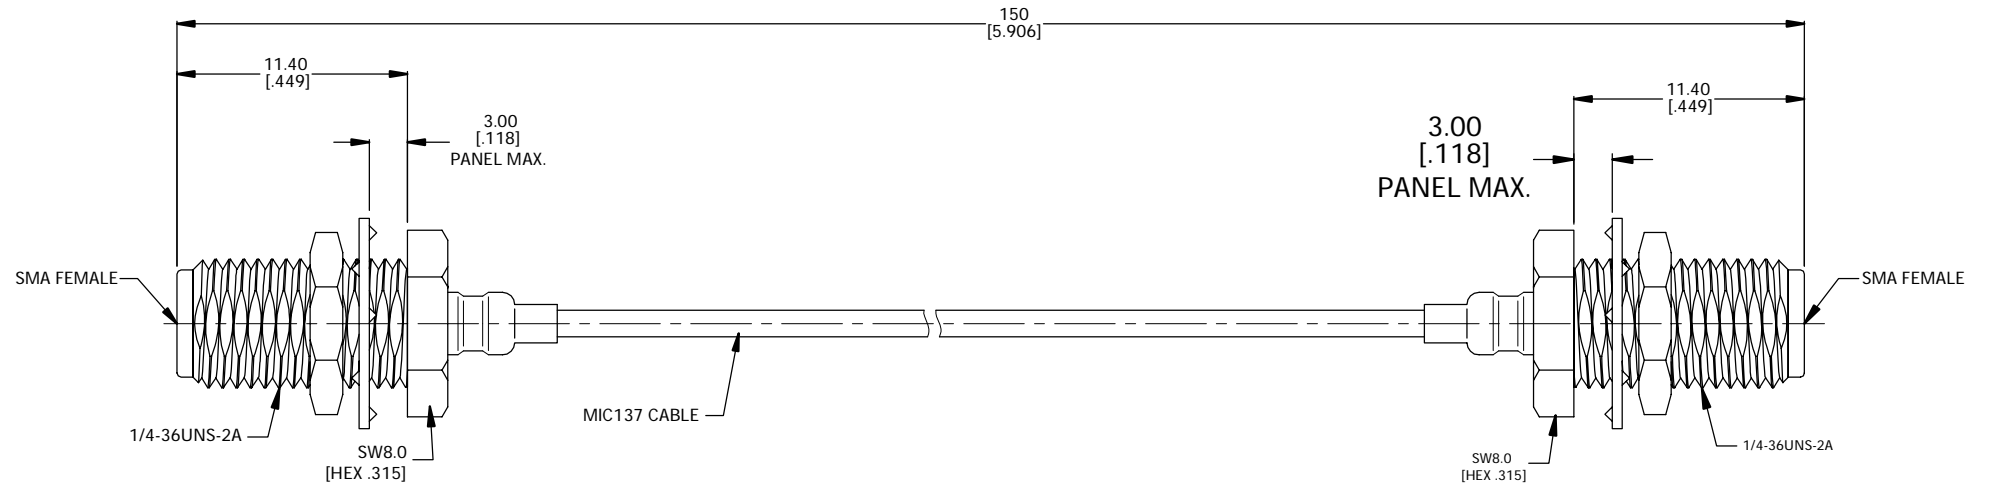

ELECTRICAL DATA:

- 1 IMPEDANCE: 50 Ω
- 2 FREQUENCY RANGE: DC-6 GHz

TITLE  
 CABLE ASSEMBLY SMA FEMALE BULKHEAD TO  
 SMA FEMALE BULKHEAD FOR OD=1.37MM CABLE, 150MM

NOTES:  
 1. UNLESS OTHERWISE SPECIFIED ALL DIMENSIONS ARE NOMINAL.  
 2. ALL SPECIFICATIONS ARE SUBJECT TO CHANGED WITHOUT NOTICE AT ANY TIME.  
 3. DIMENSIONS ARE IN MILLIMETERS, DIMENSIONS IN [ ] ARE IN INCHES  
 4. LENGTH TOLERANCE IS ±2%.

VIEW	PART NO. MIC137-SMAFB-SMAFB-15CM			
	SIZE A3	SCALE 4:1	SHEET 1/1	REV. A