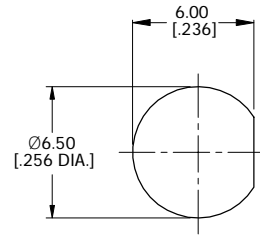

ELECTRICAL DATA:

- 1 IMPEDANCE: 50 Ω
- 2 FREQUENCY RANGE: DC-6 GHz

TITLE  
 CABLE ASSEMBLY SMA FEMALE BULKHEAD TO  
 SMA FEMALE BULKHEAD FOR OD=1.37MM CABLE, 150MM

NOTES:  
 1. UNLESS OTHERWISE SPECIFIED ALL DIMENSIONS ARE NOMINAL.  
 2. ALL SPECIFICATIONS ARE SUBJECT TO CHANGED WITHOUT NOTICE AT ANY TIME.  
 3. DIMENSIONS ARE IN MILLIMETERS, DIMENSIONS IN [ ] ARE IN INCHES  
 4. LENGTH TOLERANCE IS ±2%.

VIEW	PART NO. MIC137-SMAFB-SMAFB-15CM			
	SIZE A3	SCALE 4:1	SHEET 1/1	REV. A