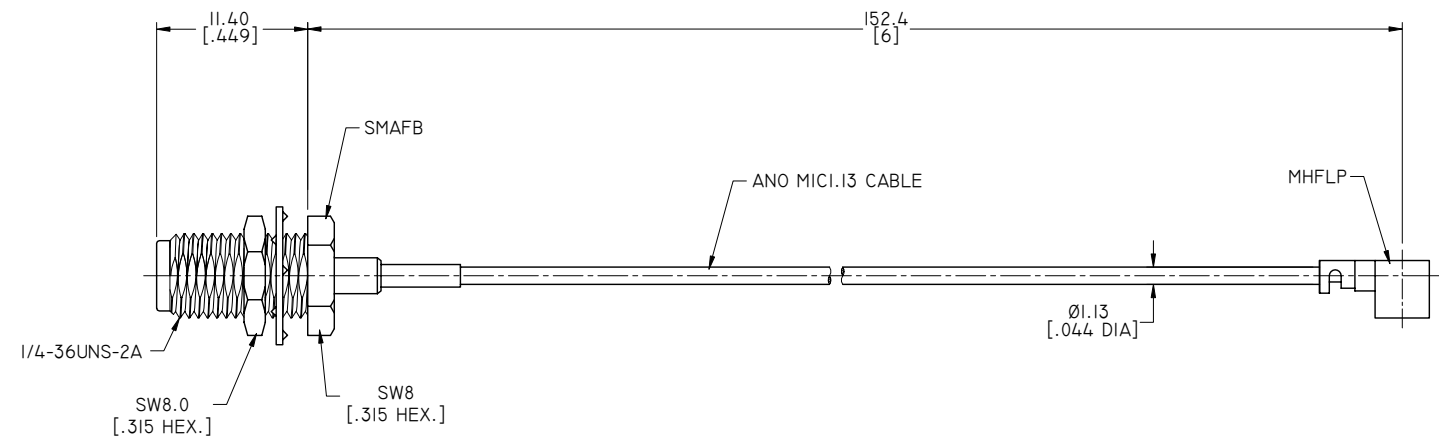

C

C

B

B

A

A

RECOMMENDED MOUNTING HOLE

TITLE  
CABLE ASSEMBLY, SMA STRAIGHT FEMALE BULKHEAD TO  
MHF RIGHT ANGLE PLUG, ANO MICI.13 CABLE, 6 INCHES

- NOTES:  
 1. UNLESS OTHERWISE SPECIFIED ALL DIMENSIONS ARE NOMINAL.  
 2. ALL SPECIFICATIONS ARE SUBJECT TO CHANGED WITHOUT NOTICE AT ANY TIME.  
 3. DIMENSIONS ARE IN MILLIMETERS, DIMENSIONS IN [ ] ARE IN INCHES  
 4. LENGTH TOLERANCE IS ±2%.

VIEW	PART NO.		
	MICI13-SMAFB-MHFLP-6		
SIZE	SCALE	SHEET	REV.
A3	2.5:1	1/1	A

4

3

2

1