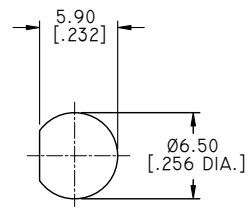

C

C

B

B

A

A

RECOMMENDED MOUNTING HOLE

TITLE  
CABLE ASSEMBLY, SMA STRAIGHT FEMALE BULKHEAD TO  
MHF RIGHT ANGLE PLUG, ANO MICI.13 CABLE, 6 INCHES

- NOTES:  
 1. UNLESS OTHERWISE SPECIFIED ALL DIMENSIONS ARE NOMINAL.  
 2. ALL SPECIFICATIONS ARE SUBJECT TO CHANGED WITHOUT NOTICE AT ANY TIME.  
 3. DIMENSIONS ARE IN MILLIMETERS, DIMENSIONS IN [ ] ARE IN INCHES  
 4. LENGTH TOLERANCE IS ±2%.

VIEW	PART NO.		
	MICI13-SMAFB-MHFLP-6		
SIZE	SCALE	SHEET	REV.
A3	2.5:1	1/1	A

4

3

2

1