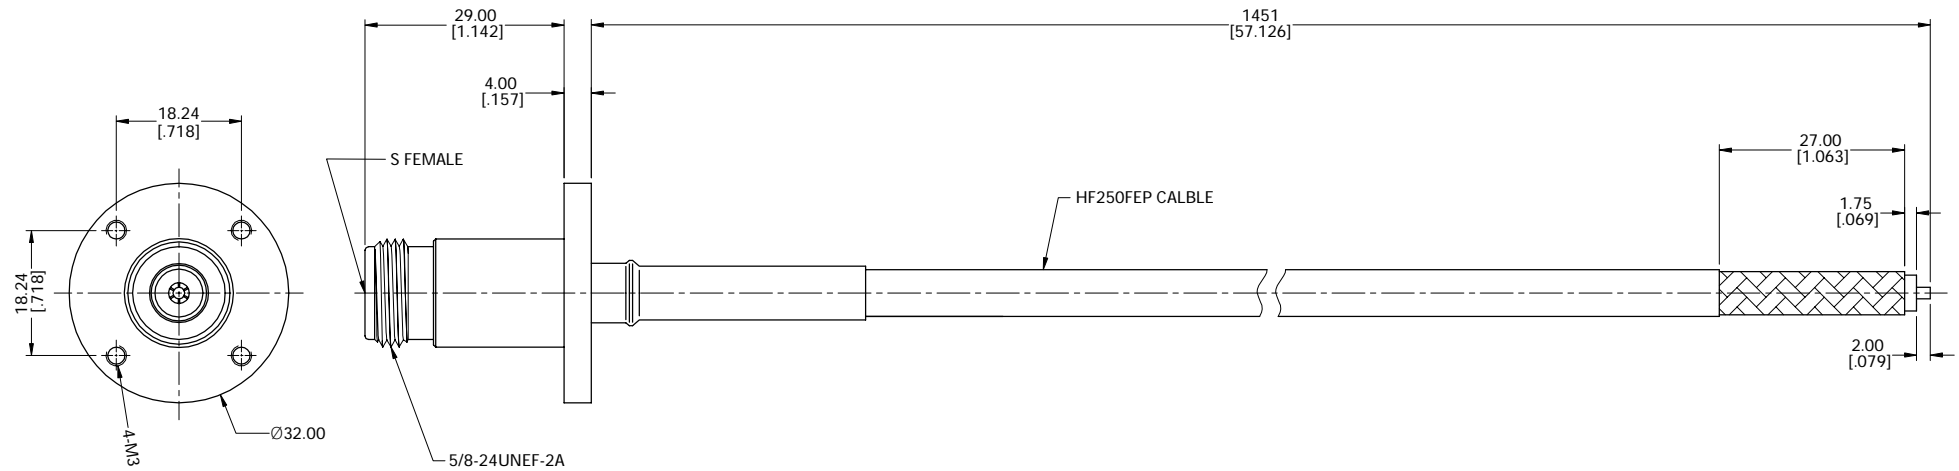

NOTES:
 1. UNLESS OTHERWISE SPECIFIED ALL DIMENSIONS ARE NOMINAL.
 2. ALL SPECIFICATIONS ARE SUBJECT TO CHANGED WITHOUT NOTICE AT ANY TIME.
 3. DIMENSIONS ARE IN MILLINETERS, DIMENSIONS IN [] ARE IN INCHES
 4. LENGTH TOLERANCE IS ±2%.

TITLE
 CABLE ASSEMBLY, S STRAIGHT FEMALE
 FLANGE MOUNT HF250FEP CABLE, 1451MM

VIEW	PART NO. HF250FEP-SF4HF-1451		
SIZE A3	SCALE 1.5:1	SHEET 1/1	REV. A

4

3

2

1