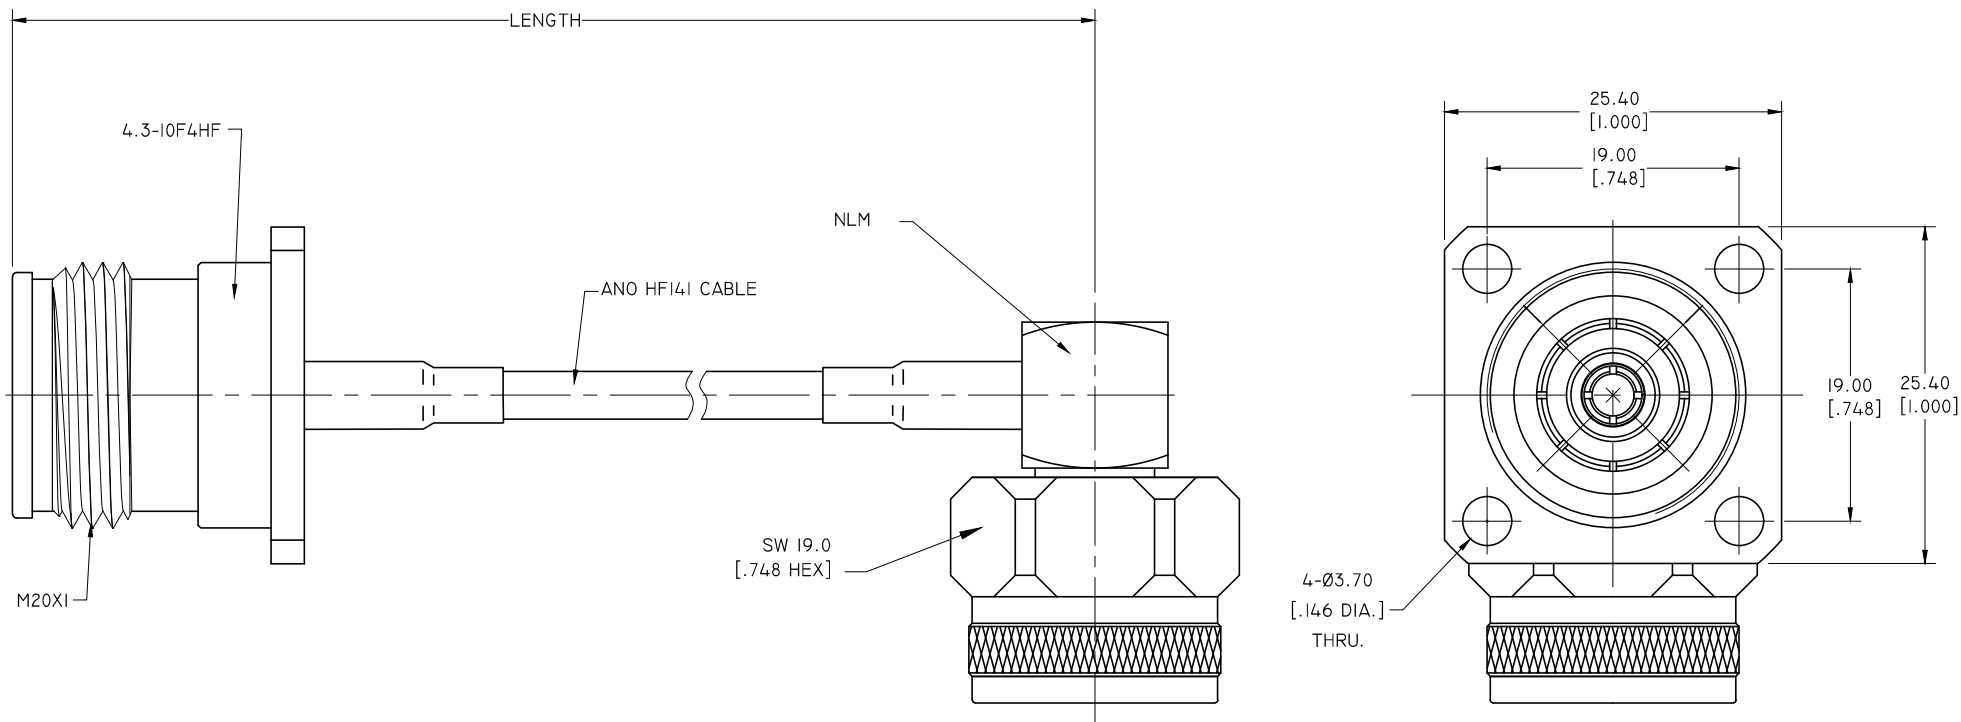

ELECTRICAL DATA:

- 1 IMPEDANCE: 50 OHMS
- 2 FREQUENCY RANGE: DC~6 GHZ

PART NO.	LENGTH
HF14I-4310F4HF-NLM-10	254 [10]
HF14I-4310F4HF-NLM-14	355.6 [14]
HF14I-4310F4HF-NLM-XX	CUSTOM LENGTH IN INCHES

NOTES:  
 1. UNLESS OTHERWISE SPECIFIED ALL DIMENSIONS ARE NOMINAL.  
 2. ALL SPECIFICATIONS ARE SUBJECT TO CHANGED WITHOUT NOTICE AT ANY TIME.  
 3. DIMENSIONS ARE IN MILLIMETERS, DIMENSIONS IN [ ] ARE IN INCHES  
 4. LENGTH TOLERANCE IS ±1.5%.

TITLE  
 CABLE ASSEMBLY, 4.3-10 STRAIGHT FEMALE 4 HOLE FLANGE  
 MOUNT TO N RIGHT ANGLE MALE, ANO HF14I CABLE

VIEW	PART NO. HF14I-4310F4HF-NLM-XX			
	SIZE A3	SCALE 4:1	SHEET 1/1	REV. A