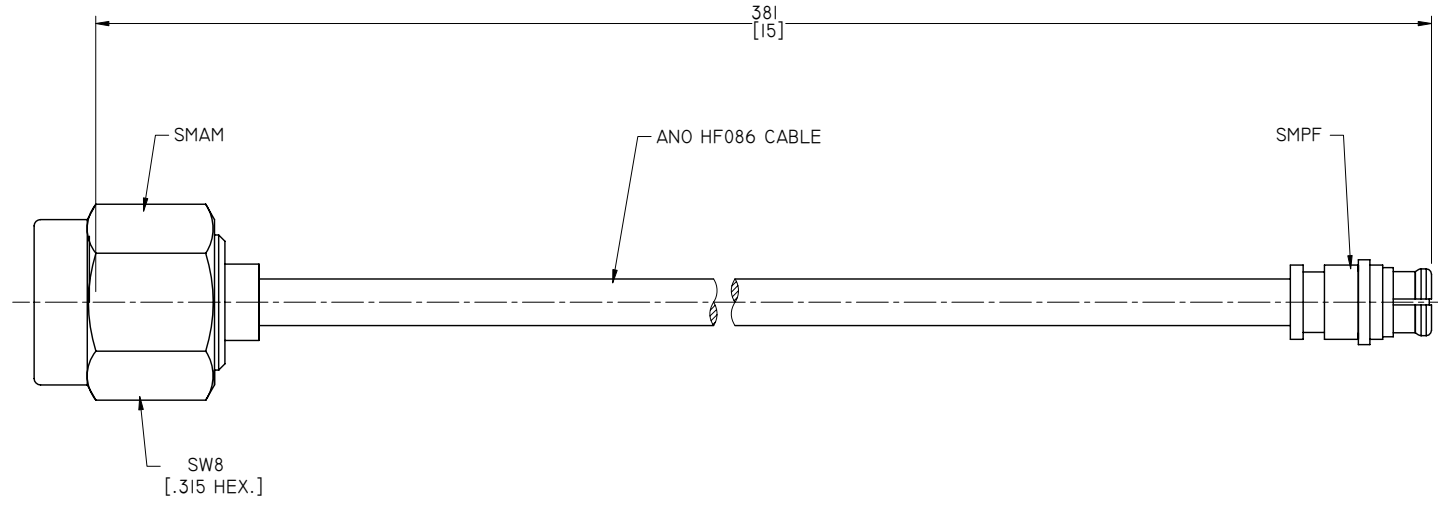

4

3

2

1

ELECTRICAL DATA:
 1 IMPEDANCE: 50 OHMS
 2 FREQUENCY RANGE: DC~18 GHZ

TITLE
 CABLE ASSEMBLY, SMA STRAIGHT MALE TO
 SMP STRAIGHT FEMALE, ANO HF086 CABLE, 15 INCHES

NOTES:
 1. UNLESS OTHERWISE SPECIFIED ALL DIMENSIONS ARE NOMINAL.
 2. ALL SPECIFICATIONS ARE SUBJECT TO CHANGED WITHOUT NOTICE AT ANY TIME.
 3. DIMENSIONS ARE IN MILLINMETERS, DIMENSIONS IN [] ARE IN INCHES
 4. LENGTH TOLERANCE IS ±2%.

VIEW	PART NO. HF086-SMAM-SMPF-15		
	SIZE A3	SCALE 4:1	SHEET 1/1
			REV. A

4

3

2

1