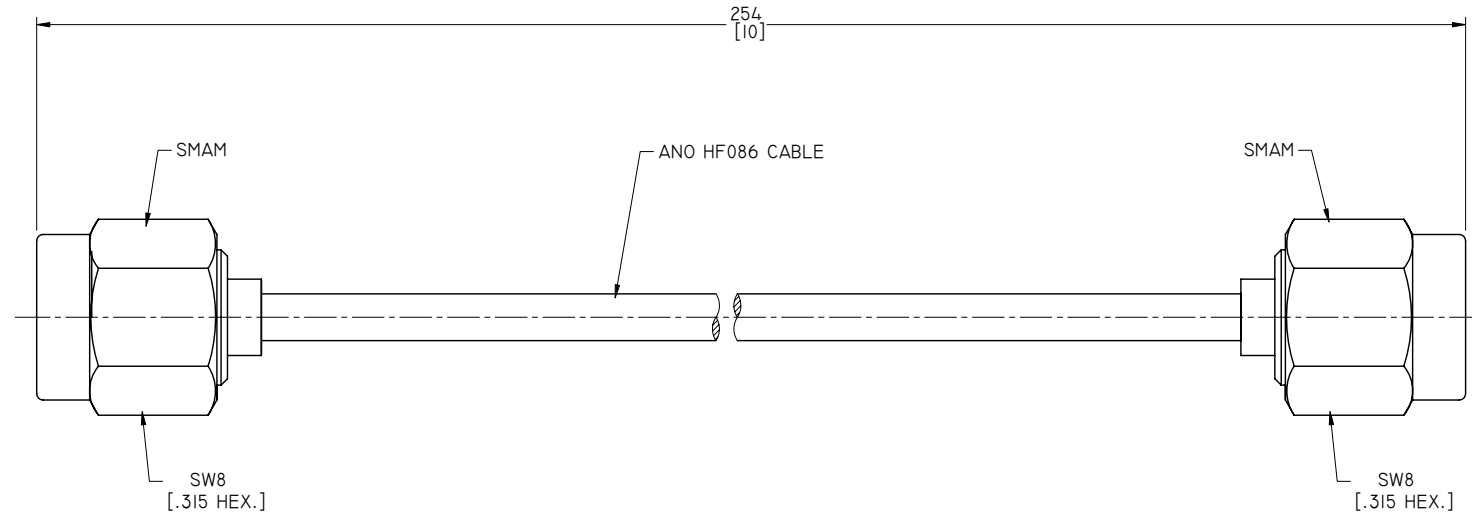

4

3

2

1

ELECTRICAL DATA:
 1 IMPEDANCE: 50 OHMS
 2 FREQUENCY RANGE: DC~18 GHZ

TITLE
 CABLE ASSEMBLY, SMA STRAIGHT MALE TO
 SMA STRAIGHT MALE, ANO HF086 CABLE, 10 INCHES

NOTES:
 1. UNLESS OTHERWISE SPECIFIED ALL DIMENSIONS ARE NOMINAL.
 2. ALL SPECIFICATIONS ARE SUBJECT TO CHANGED WITHOUT NOTICE AT ANY TIME.
 3. DIMENSIONS ARE IN MILLIMETERS, DIMENSIONS IN [] ARE IN INCHES
 4. LENGTH TOLERANCE IS ±2%.

VIEW	PART NO. HF086-SMAM-SMAM-10		
	SIZE A3	SCALE 4:1	SHEET 1/1
			REV. A

4

3

2

1