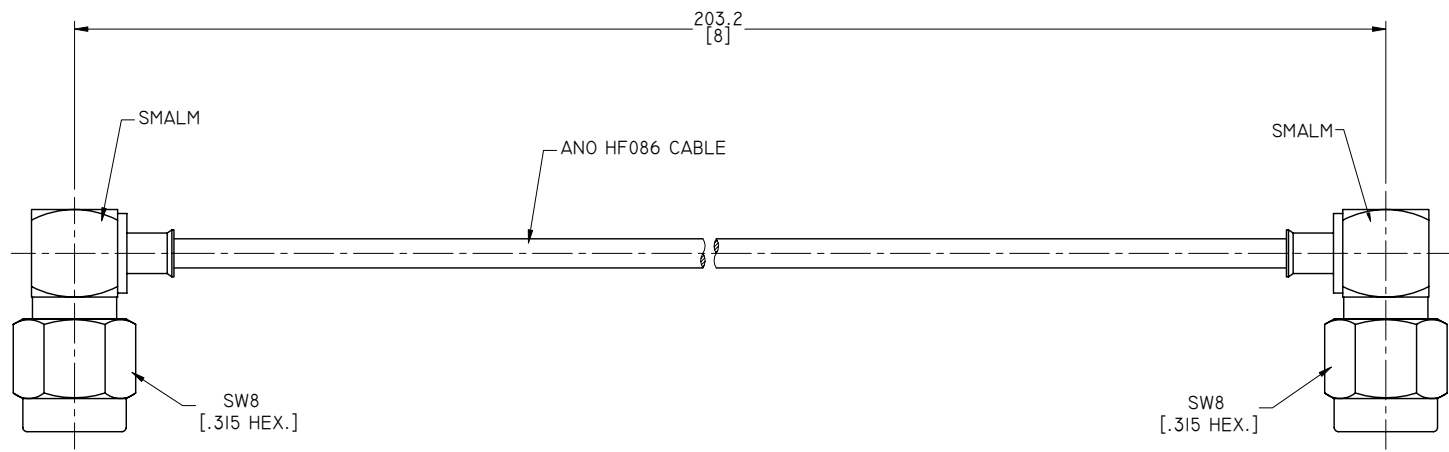

4

3

2

1

ELECTRICAL DATA:

- 1 IMPEDANCE: 50 OHMS
- 2 FREQUENCY RANGE: DC~6 GHZ

TITLE
CABLE ASSEMBLY, SMA RIGHT ANGLE MALE TO
SMA RIGHT ANGLE MALE, ANO HF086 CABLE, 8 INCHES

- NOTES:
- 1. UNLESS OTHERWISE SPECIFIED ALL DIMENSIONS ARE NOMINAL.
 - 2. ALL SPECIFICATIONS ARE SUBJECT TO CHANGED WITHOUT NOTICE AT ANY TIME.
 - 3. DIMENSIONS ARE IN MILLIMETERS. DIMENSIONS IN [] ARE IN INCHES
 - 4. LENGTH TOLERANCE IS ±2%.

VIEW 	PART NO. HF086-SMALM-SMALM-8			
	SIZE A3	SCALE 4:1	SHEET 1/1	REV. A

4

3

2

1