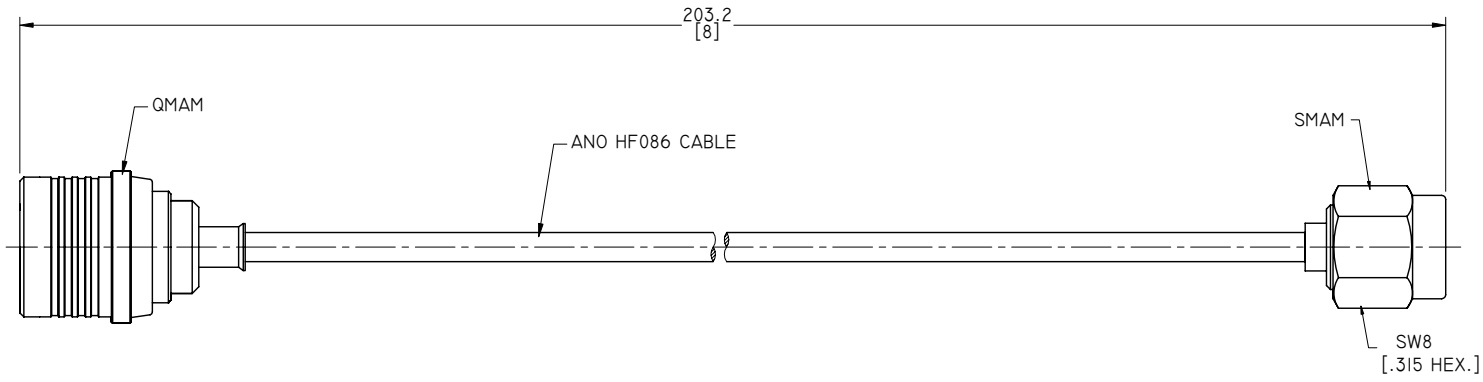

4

3

2

1

ELECTRICAL DATA:

- 1 IMPEDANCE: 50 OHMS
- 2 FREQUENCY RANGE: DC~6 GHZ

TITLE  
CABLE ASSEMBLY, QMA STRAIGHT MALE TO  
SMA STRAIGHT MALE, ANO HF086 CABLE, 8 INCHES

NOTES:  
1. UNLESS OTHERWISE SPECIFIED ALL DIMENSIONS ARE NOMINAL.  
2. ALL SPECIFICATIONS ARE SUBJECT TO CHANGED WITHOUT NOTICE AT ANY TIME.  
3. DIMENSIONS ARE IN MILLINMETERS, DIMENSIONS IN [ ] ARE IN INCHES  
4. LENGTH TOLERANCE IS ±2%.

VIEW	PART NO.		
	HF086-QMAM-SMAM-8		
SIZE	SCALE	SHEET	REV.
A3	4:1	1/1	A

4

3

2

1