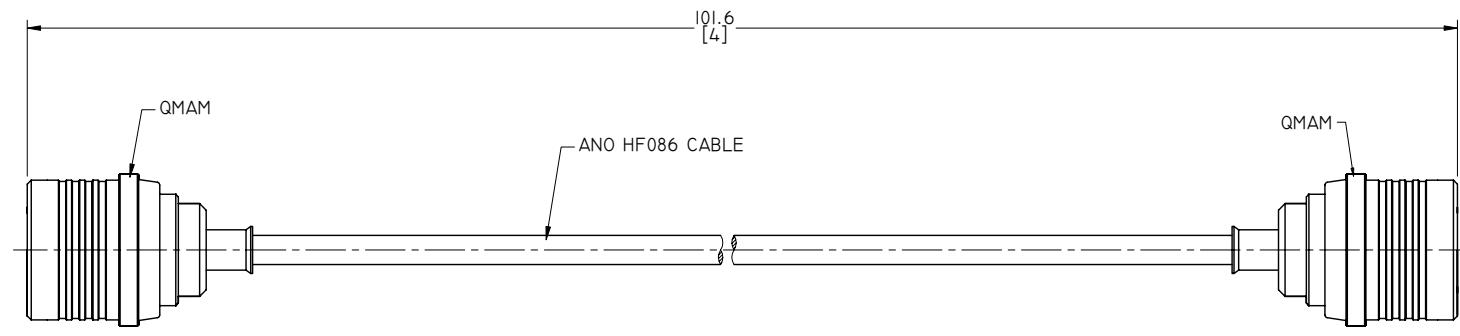

4

3

2

1

ELECTRICAL DATA:

- 1 IMPEDANCE: 50 OHMS
- 2 FREQUENCY RANGE: DC~6 GHZ

TITLE  
CABLE ASSEMBLY, QMA STRAIGHT MALE TO  
QMA STRAIGHT MALE, ANO HF086 CABLE, 4 INCHES

NOTES:  
1. UNLESS OTHERWISE SPECIFIED ALL DIMENSIONS ARE NOMINAL.  
2. ALL SPECIFICATIONS ARE SUBJECT TO CHANGED WITHOUT NOTICE AT ANY TIME.  
3. DIMENSIONS ARE IN MILLIMETERS, DIMENSIONS IN [ ] ARE IN INCHES  
4. LENGTH TOLERANCE IS ±2%.

|      |                               |              |              |
|------|-------------------------------|--------------|--------------|
| VIEW | PART NO.<br>HF086-QMAM-QMAM-4 |              |              |
|      | SIZE<br>A3                    | SCALE<br>4:1 | SHEET<br>1/1 |
|      | REV.<br>A                     |              |              |