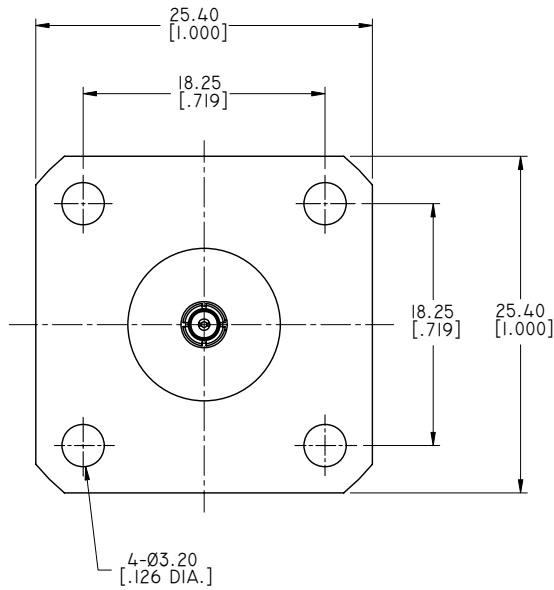

ELECTRICAL DATA:
 1 IMPEDANCE: 50 OHMS
 2 FREQUENCY RANGE: DC~6 GHz

NOTES:
 1. UNLESS OTHERWISE SPECIFIED ALL DIMENSIONS ARE NOMINAL.
 2. ALL SPECIFICATIONS ARE SUBJECT TO CHANGED WITHOUT NOTICE AT ANY TIME.
 3. DIMENSIONS ARE IN MILLIMETERS. DIMENSIONS IN [] ARE IN INCHES
 4. LENGTH TOLERANCE IS ±2%.

TITLE
 CABLE ASSEMBLY, N STRAIGHT FEMALE 4 HOLE FLANGE MOUNT
 TO SMP RIGHT ANGLE FEMALE, ANO HF086 CABLE, 8 INCHES

VIEW	PART NO.		
	HF086-NF4HF-SMPLF-8		
SIZE	SCALE	SHEET	REV.
A3	2.5:1	I/1	A