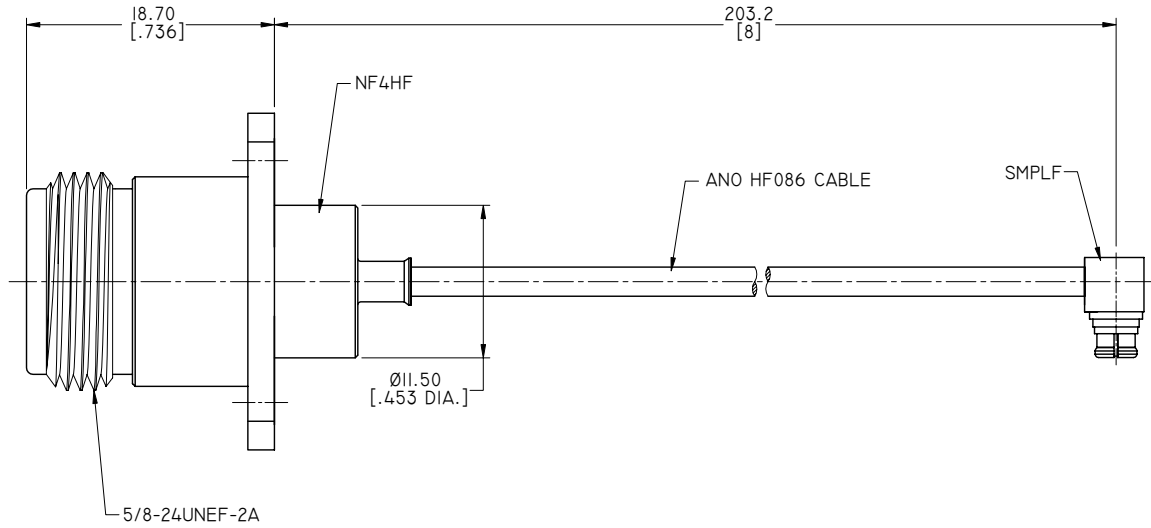

ELECTRICAL DATA:
 1 IMPEDANCE: 50 OHMS
 2 FREQUENCY RANGE: DC~6 GHz

NOTES:
 1. UNLESS OTHERWISE SPECIFIED ALL DIMENSIONS ARE NOMINAL.
 2. ALL SPECIFICATIONS ARE SUBJECT TO CHANGED WITHOUT NOTICE AT ANY TIME.
 3. DIMENSIONS ARE IN MILLIMETERS. DIMENSIONS IN [] ARE IN INCHES
 4. LENGTH TOLERANCE IS ±2%.

TITLE
 CABLE ASSEMBLY, N STRAIGHT FEMALE 4 HOLE FLANGE MOUNT
 TO SMP RIGHT ANGLE FEMALE, ANO HF086 CABLE, 8 INCHES

VIEW	PART NO.		
	HF086-NF4HF-SMPLF-8		
SIZE	SCALE	SHEET	REV.
A3	2.5:1	I/1	A