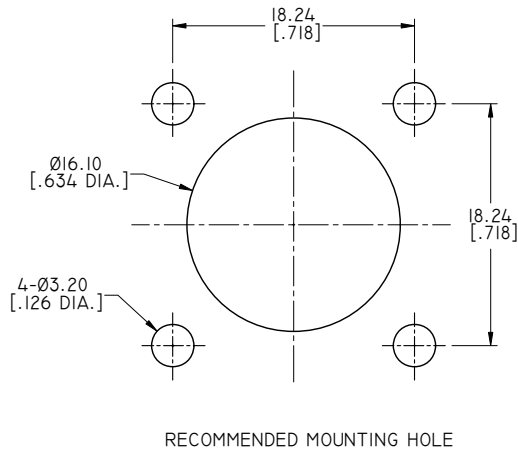

ELECTRICAL DATA:
 1 IMPEDANCE: 50 OHMS
 2 FREQUENCY RANGE: DC~6 GHz

NOTES:
 1. UNLESS OTHERWISE SPECIFIED ALL DIMENSIONS ARE NOMINAL.
 2. ALL SPECIFICATIONS ARE SUBJECT TO CHANGED WITHOUT NOTICE AT ANY TIME.
 3. DIMENSIONS ARE IN MILLIMETERS. DIMENSIONS IN [] ARE IN INCHES
 4. LENGTH TOLERANCE IS ±2%.

TITLE
 CABLE ASSEMBLY, N STRAIGHT FEMALE 4 HOLE FLANGE MOUNT
 TO SMP RIGHT ANGLE FEMALE, ANO HF086 CABLE, 8 INCHES

VIEW	PART NO.		
	HF086-NF4HF-SMPLF-8		
SIZE	SCALE	SHEET	REV.
A3	2.5:1	I/1	A