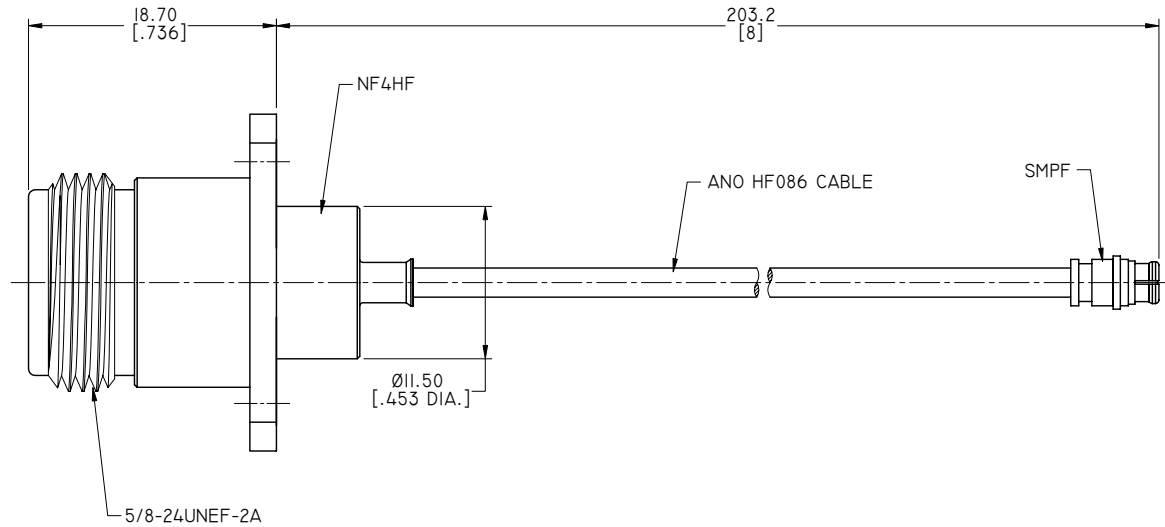

ELECTRICAL DATA:
 1 IMPEDANCE: 50 OHMS
 2 FREQUENCY RANGE: DC~6 GHz

NOTES:
 1. UNLESS OTHERWISE SPECIFIED ALL DIMENSIONS ARE NOMINAL.
 2. ALL SPECIFICATIONS ARE SUBJECT TO CHANGED WITHOUT NOTICE AT ANY TIME.
 3. DIMENSIONS ARE IN MILLIMETERS, DIMENSIONS IN [] ARE IN INCHES
 4. LENGTH TOLERANCE IS ±2%.

TITLE
 CABLE ASSEMBLY, N STRAIGHT FEMALE 4 HOLE FLANGE MOUNT TO SMP STRAIGHT FEMALE, ANO HF086 CABLE, 8 INCHES

VIEW	PART NO. HF086-NF4HF-SMPF-8			
	SIZE A3	SCALE 2.5:1	SHEET 1/1	REV. A