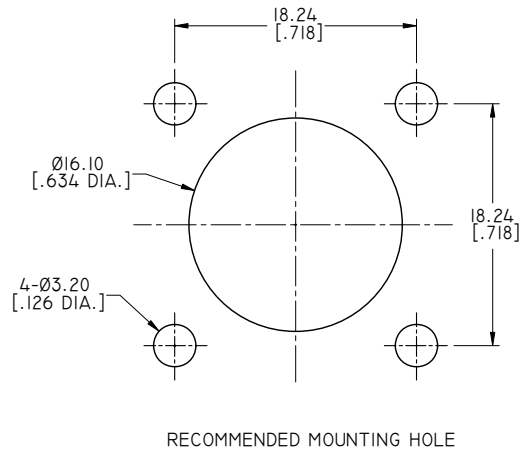

ELECTRICAL DATA:
 1 IMPEDANCE: 50 OHMS
 2 FREQUENCY RANGE: DC~6 GHz

NOTES:
 1. UNLESS OTHERWISE SPECIFIED ALL DIMENSIONS ARE NOMINAL.
 2. ALL SPECIFICATIONS ARE SUBJECT TO CHANGED WITHOUT NOTICE AT ANY TIME.
 3. DIMENSIONS ARE IN MILLIMETERS, DIMENSIONS IN [] ARE IN INCHES
 4. LENGTH TOLERANCE IS ±2%.

TITLE
 CABLE ASSEMBLY, N STRAIGHT FEMALE 4 HOLE FLANGE MOUNT TO SMP STRAIGHT FEMALE, ANO HF086 CABLE, 8 INCHES

VIEW	PART NO. HF086-NF4HF-SMPF-8			
	SIZE A3	SCALE 2.5:1	SHEET 1/1	REV. A