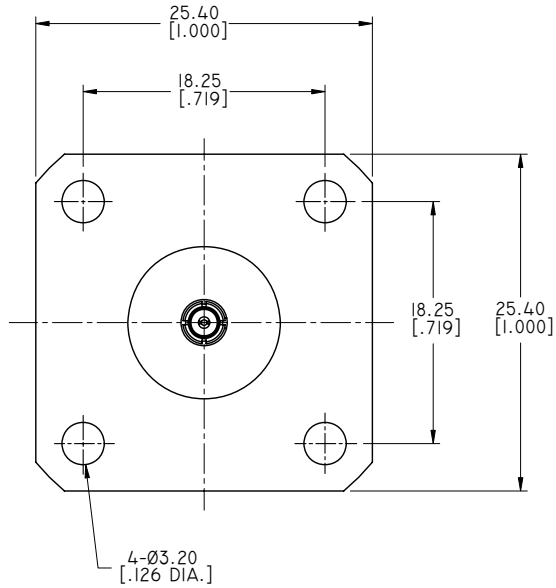

ELECTRICAL DATA:
 1 IMPEDANCE: 50 OHMS
 2 FREQUENCY RANGE: DC~6 GHz

NOTES:
 1. UNLESS OTHERWISE SPECIFIED ALL DIMENSIONS ARE NOMINAL.
 2. ALL SPECIFICATIONS ARE SUBJECT TO CHANGED WITHOUT NOTICE AT ANY TIME.
 3. DIMENSIONS ARE IN MILLIMETERS, DIMENSIONS IN [] ARE IN INCHES
 4. LENGTH TOLERANCE IS ±2%.

TITLE
 CABLE ASSEMBLY, N STRAIGHT FEMALE 4 HOLE FLANGE MOUNT TO SMP STRAIGHT FEMALE, ANO HF086 CABLE, 8 INCHES

VIEW	PART NO. HF086-NF4HF-SMPF-8			
	SIZE A3	SCALE 2.5:1	SHEET 1/1	REV. A