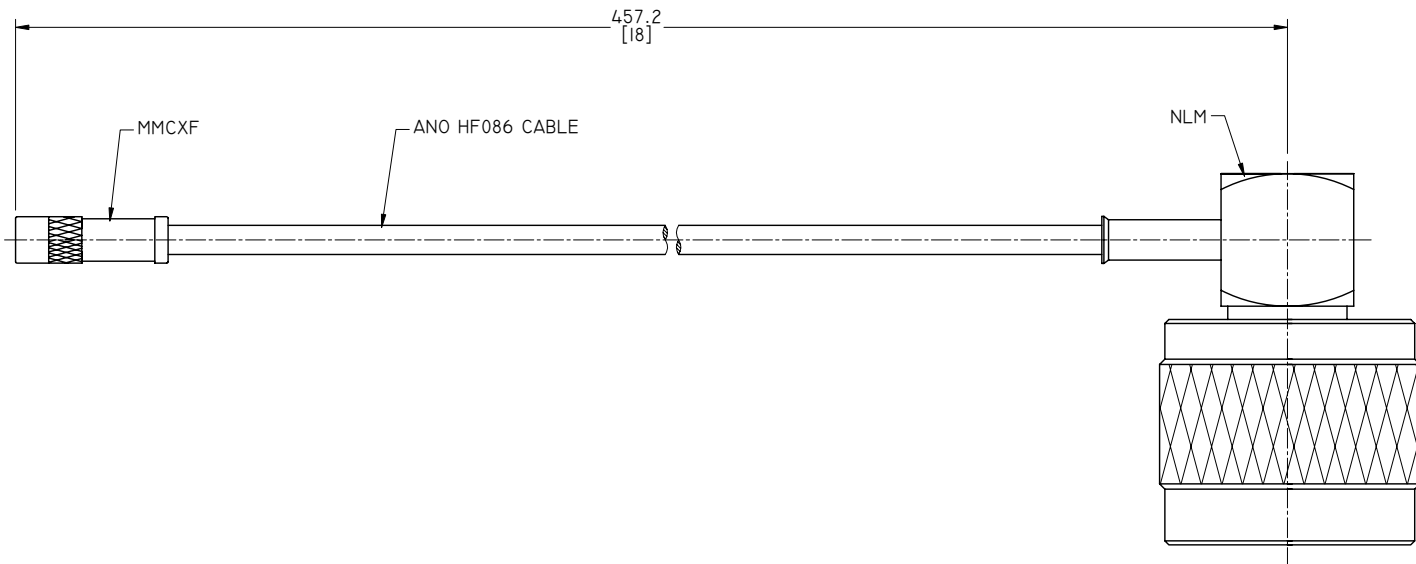

4

3

2

1

ELECTRICAL DATA:

- 1 IMPEDANCE: 50 OHMS
- 2 FREQUENCY RANGE: DC~3 GHZ

TITLE  
CABLE ASSEMBLY, MMCX STRAIGHT FEMALE TO  
N RIGHT ANGLE MALE, ANO HF086 CABLE, 18 INCHES

NOTES:  
1. UNLESS OTHERWISE SPECIFIED ALL DIMENSIONS ARE NOMINAL.  
2. ALL SPECIFICATIONS ARE SUBJECT TO CHANGED WITHOUT NOTICE AT ANY TIME.  
3. DIMENSIONS ARE IN MILLIMETERS, DIMENSIONS IN [ ] ARE IN INCHES  
4. LENGTH TOLERANCE IS ±2%.

VIEW		PART NO.		
		HF086-MMCXF-NLM-18		
SIZE	SCALE	SHEET	REV.	
A3	2.5:1	I/1	A	

4

3

2

1