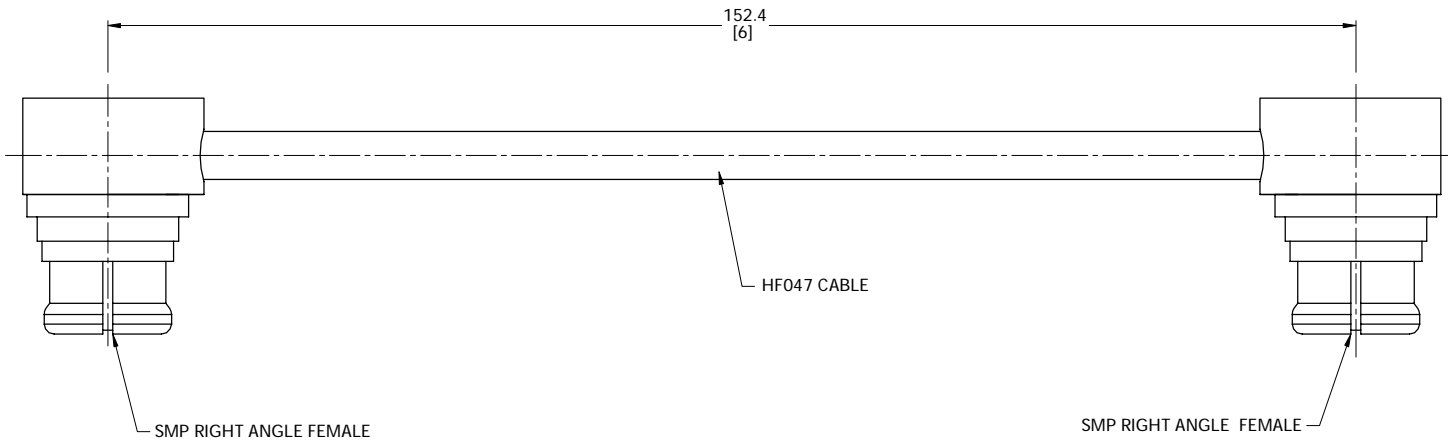

ELECTRICAL DATA:

- 1 IMPEDANCE: 50 Ω
- 2 FREQUENCY RANGE: DC-18 GHz

TITLE  
CABLE ASSEMBLY, SMP RIGHT ANGLE FEMALE TO  
SMP RIGHT ANGLE FEMALE, HF047 CABLE, 6 INCHES

- NOTES:
- 1. UNLESS OTHERWISE SPECIFIED ALL DIMENSIONS ARE NOMINAL.
  - 2. ALL SPECIFICATIONS ARE SUBJECT TO CHANGED WITHOUT NOTICE AT ANY TIME.
  - 3. DIMENSIONS ARE IN MILLIMETERS, DIMENSIONS IN [ ] ARE IN INCHES
  - 4. LENGTH TOLERANCE IS ±2%.

VIEW	PART NO.		
 	HF047-SMPLF-SMPLF-6		
SIZE	SCALE	SHEET	REV.
A3	8:1	1/1	A