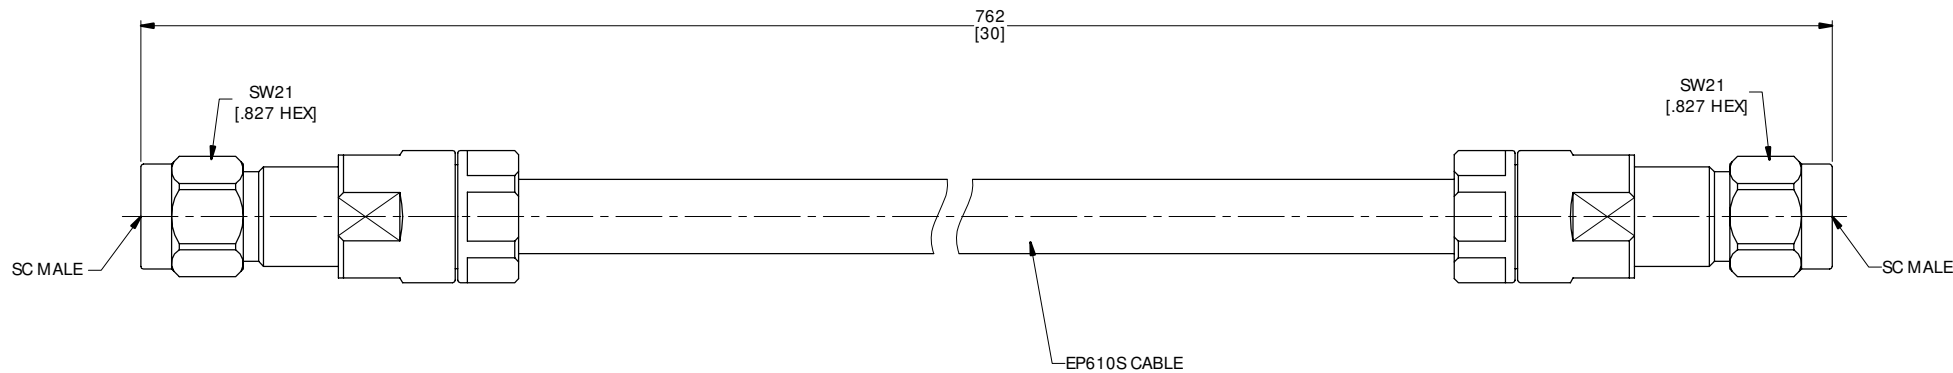

C

C

B

B

A

A

TITLE
 CABLE ASSEMBLY, SC MALE TO SC MALE
 EP610S CABLE, 30 INCHES

NOTES:
 1. UNLESS OTHERWISE SPECIFIED ALL DIMENSIONS ARE NOMINAL.
 2. ALL SPECIFICATIONS ARE SUBJECT TO CHANGED WITHOUT NOTICE AT ANY TIME.
 3. DIMENSIONS ARE IN MILLIMETERS, DIMENSIONS IN [] ARE IN INCHES
 4. LENGTH TOLERANCE IS ±2%.

VIEW				PART NO. EP610S-SCM-SCM-30			
SIZE A3	SCALE 1:1	SHEET 1/1	REV. A				

4

3

2

1