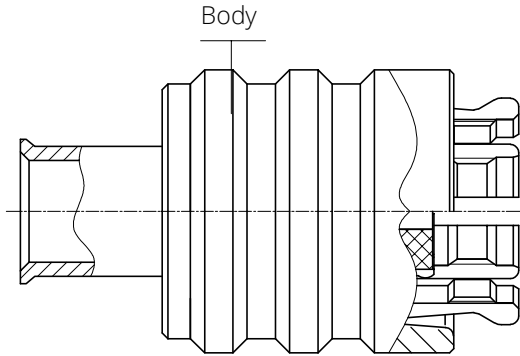

P/N: ANO 7311-2002

Description: QUICK LOCKING SMA straight male solder for .141 Cable

Step 1  
a. Strip the cable according to the dimensions as shown.

Step 2  
Solder the center contact onto the conductor.

Step 3  
a. Push cable assembly into body until it bottoms as shown.  
b. Solder the body onto the cable.