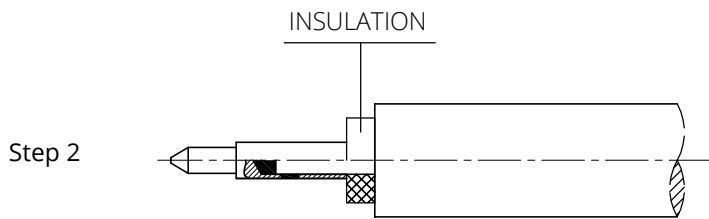

P/N: ANO 7311-2002

Description: QUICK LOCKING SMA straight male solder for .141 Cable

Step 1  
a. Strip the cable according to the dimensions as shown.

Step 2  
Solder the center contact onto the conductor.

Step 3  
a. Push cable assembly into body until it bottoms as shown.  
b. Solder the body onto the cable.