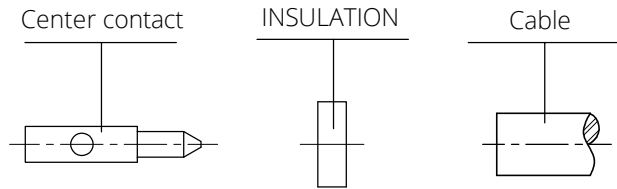

P/N: ANO 7311-2002

Description: QUICK LOCKING SMA straight male solder for .141 Cable

Step 1  
a. Strip the cable according to the dimensions as shown.

Step 2  
Solder the center contact onto the conductor.

Step 3  
a. Push cable assembly into body until it bottoms as shown.  
b. Solder the body onto the cable.