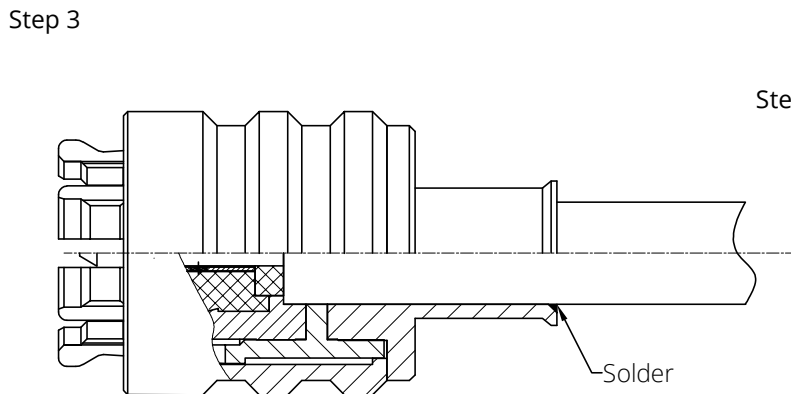

P/N: ANO 7311-2002

Description: QUICK LOCKING SMA straight male solder for .141 Cable

Step 1  
a. Strip the cable according to the dimensions as shown.

Step 2  
Solder the center contact onto the conductor.

Step 3  
a. Push cable assembly into body until it bottoms as shown.  
b. Solder the body onto the cable.