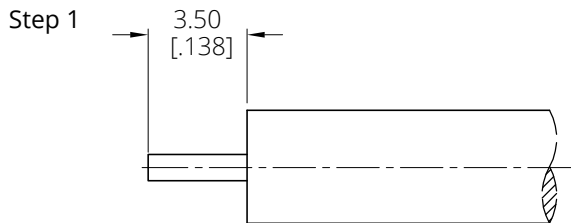

P/N: ANO 7311-2002

Description: QUICK LOCKING SMA straight male solder for .141 Cable

Step 1  
a. Strip the cable according to the dimensions as shown.

Step 2  
Solder the center contact onto the conductor.

Step 3  
a. Push cable assembly into body until it bottoms as shown.  
b. Solder the body onto the cable.