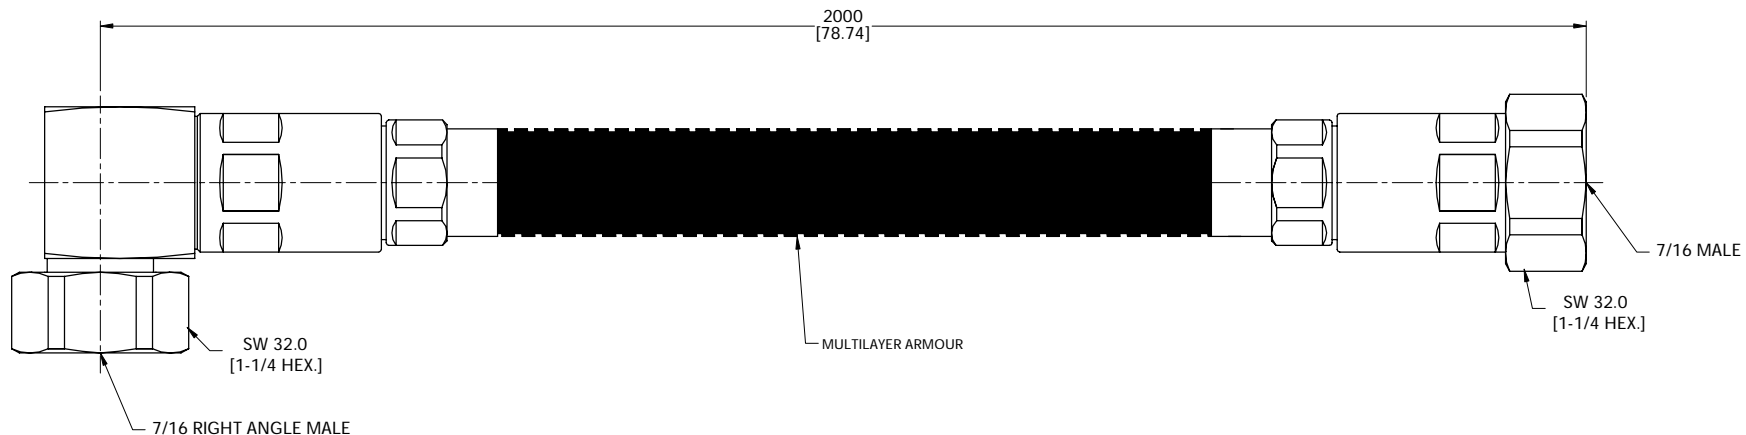

C

C

B

B

A

A

TITLE
 CABLE ASSEMBLY, 7/16 STRAIGHT MALE TO 7/16 RIGHT ANGLE MALE, EP610S CABLE, ARMORED, 2 METERS

NOTES:
 1. UNLESS OTHERWISE SPECIFIED ALL DIMENSIONS ARE NOMINAL.
 2. ALL SPECIFICATIONS ARE SUBJECT TO CHANGED WITHOUT NOTICE AT ANY TIME.
 3. DIMENSIONS ARE IN MILLIMETERS, DIMENSIONS IN [] ARE IN INCHES
 4. LENGTH TOLERANCE IS ±2%.

VIEW	PART NO.			
	ARM610S-716M-716LM-2M			
SIZE	SCALE	SHEET	REV.	
A3	1:1	1/1	A	

4

3

2

1