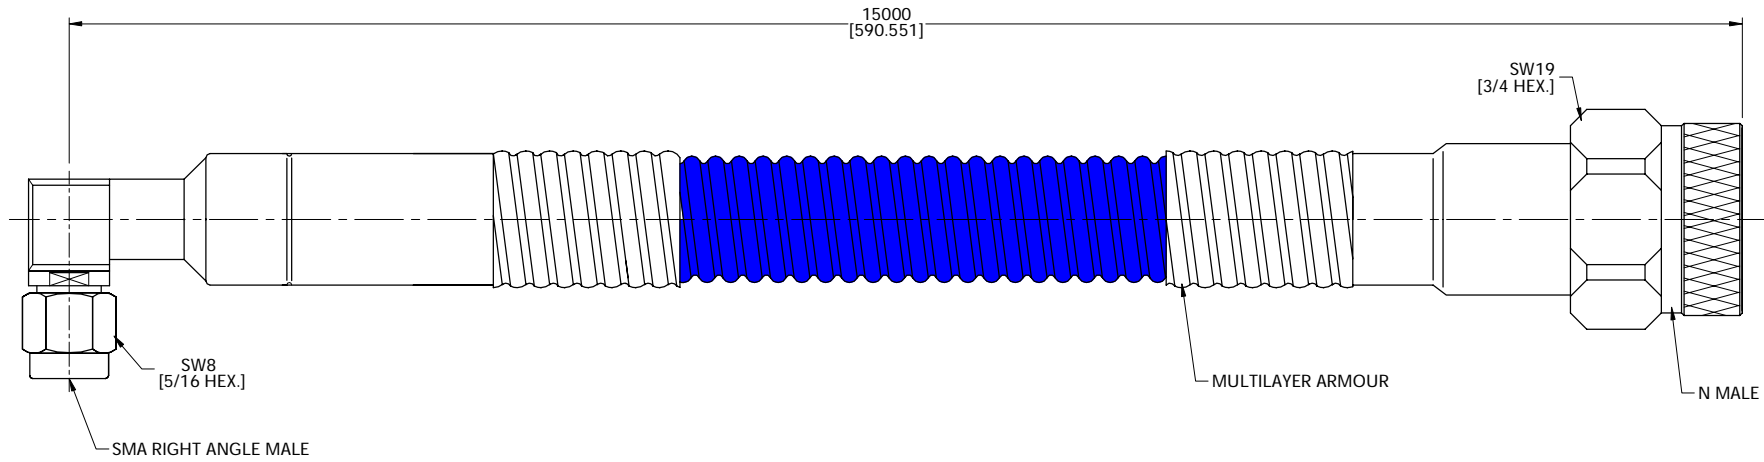

ELECTRICAL DATA:

- 1 IMPEDANCE: 50  $\Omega$
- 2 FREQUENCY RANGE: DC-18 GHz

TITLE  
 CABLE ASSEMBLY, SMA RIGHT ANGLE MALE TO N MALE  
 PLEX310VT CABLE, ARMORED, 15 METERS

- NOTES:
- 1. UNLESS OTHERWISE SPECIFIED ALL DIMENSIONS ARE NOMINAL.
  - 2. ALL SPECIFICATIONS ARE SUBJECT TO CHANGED WITHOUT NOTICE AT ANY TIME.
  - 3. DIMENSIONS ARE IN MILLIMETERS, DIMENSIONS IN [ ] ARE IN INCHES
  - 4. LENGTH TOLERANCE IS  $\pm 2\%$ .

VIEW	PART NO.		
	ARM310VT-SMALM-NM-15M		
SIZE	SCALE	SHEET	REV.
A3	1:1	1/1	A