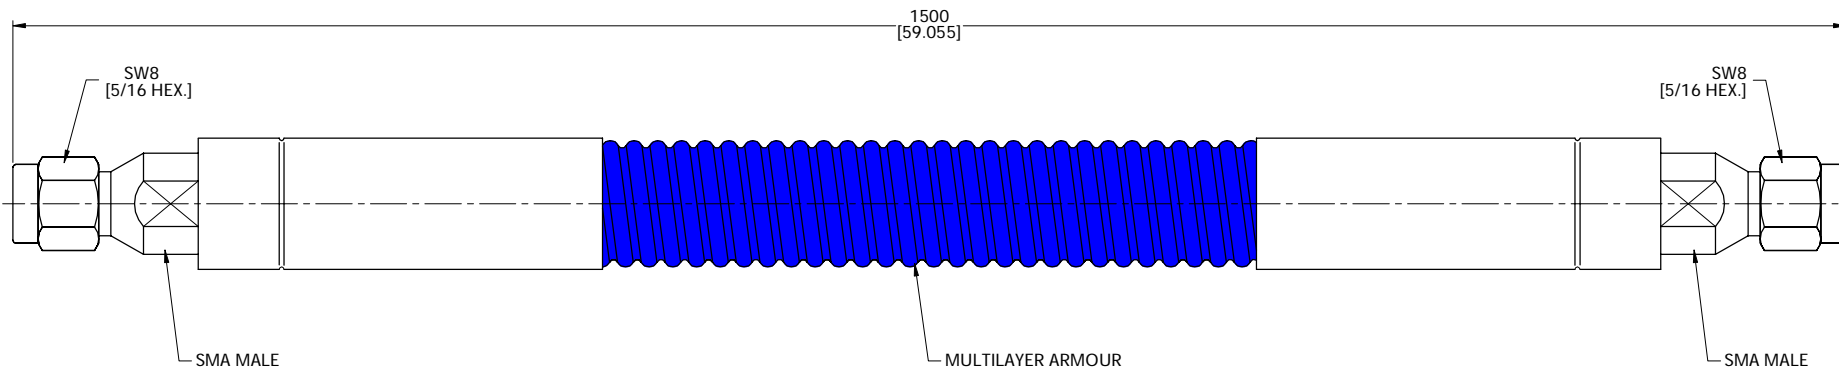

ELECTRICAL DATA:  
 1 IMPEDANCE: 50 Ω  
 2 FREQUENCY RANGE: DC-18 GHz

TITLE  
 CABLE ASSEMBLY, SMA STRAIGHT MALE TO SMA STRAIGHT MALE, PLEX310VT CABLE, ARMORED, 1.5 METERS

NOTES:  
 1. UNLESS OTHERWISE SPECIFIED ALL DIMENSIONS ARE NOMINAL.  
 2. ALL SPECIFICATIONS ARE SUBJECT TO CHANGED WITHOUT NOTICE AT ANY TIME.  
 3. DIMENSIONS ARE IN MILLIMETERS, DIMENSIONS IN [ ] ARE IN INCHES  
 4. LENGTH TOLERANCE IS ±2%.

VIEW	PART NO.		
	ARM310-SMAM-SMAM-1.5M		
SIZE	SCALE	SHEET	REV.
A3	1:1	1/1	A