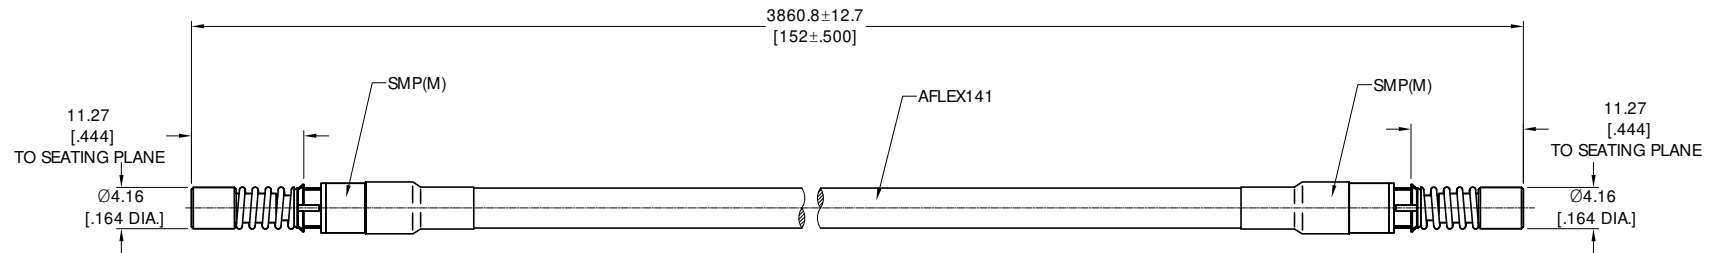

ELECTRICAL DATA:

- 1 IMPEDANCE: 50 Ω
- 2 FREQUENCY RANGE: DC-26.5 GHz

TITLE
 CABLE ASSEMBLY, SMP STRAIGHT MALE FD FLOAT MOUNT
 ON BOTH SIDES, AFLEX141 CABLE, 152 INCHES

- NOTES:
 1. UNLESS OTHERWISE SPECIFIED ALL DIMENSIONS ARE NOMINAL.
 2. ALL SPECIFICATIONS ARE SUBJECT TO CHANGED WITHOUT NOTICE AT ANY TIME
 3. DIMENSIONS ARE IN MILLIMETERS, DIMENSIONS IN [] ARE IN INCHES
 4. LENGTH TOLERANCE IS $\pm 2\%$.

VIEW	PART NO. AF141-SMP(M)-SMP(M)-152			
	SIZE A3	SCALE 2:1	SHEET 1/1	REV. A