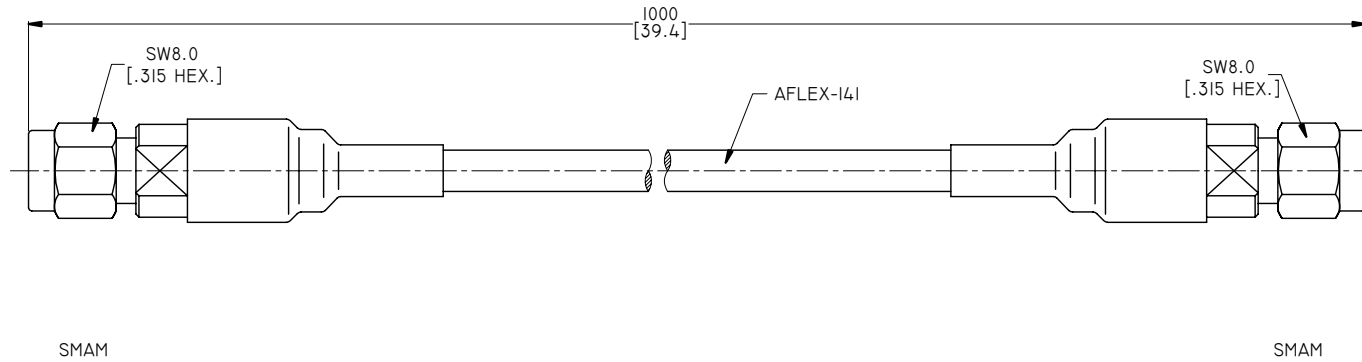

4

3

2

1

ELECTRICAL SPECIFICATIONS:

- 1 IMPEDANCE: 50 Ω
- 2 FREQUENCY RANGE: DC-26.5GHZ
- 3 VSWR: 1.25 MAX.

TITLE  
 CABLE ASSEMBLY, SMA STRAIGHT MALE TO SMA STRAIGHT MALE, AFLEX-141 CABLE, 1 METER

- NOTES:  
 1. UNLESS OTHERWISE SPECIFIED ALL DIMENSIONS ARE NOMINAL.  
 2. ALL SPECIFICATIONS ARE SUBJECT TO CHANGED WITHOUT NOTICE AT ANY TIME.  
 3. DIMENSIONS ARE IN MILLIMETERS, DIMENSIONS IN [ ] ARE IN INCHES  
 4. LENGTH TOLERANCE IS ±1.5%.

VIEW	PART NO. AFI41-SMAM-SMAM-1M		
	SIZE A3	SCALE 2:1	SHEET 1/1
			REV. A

4

3

2

1