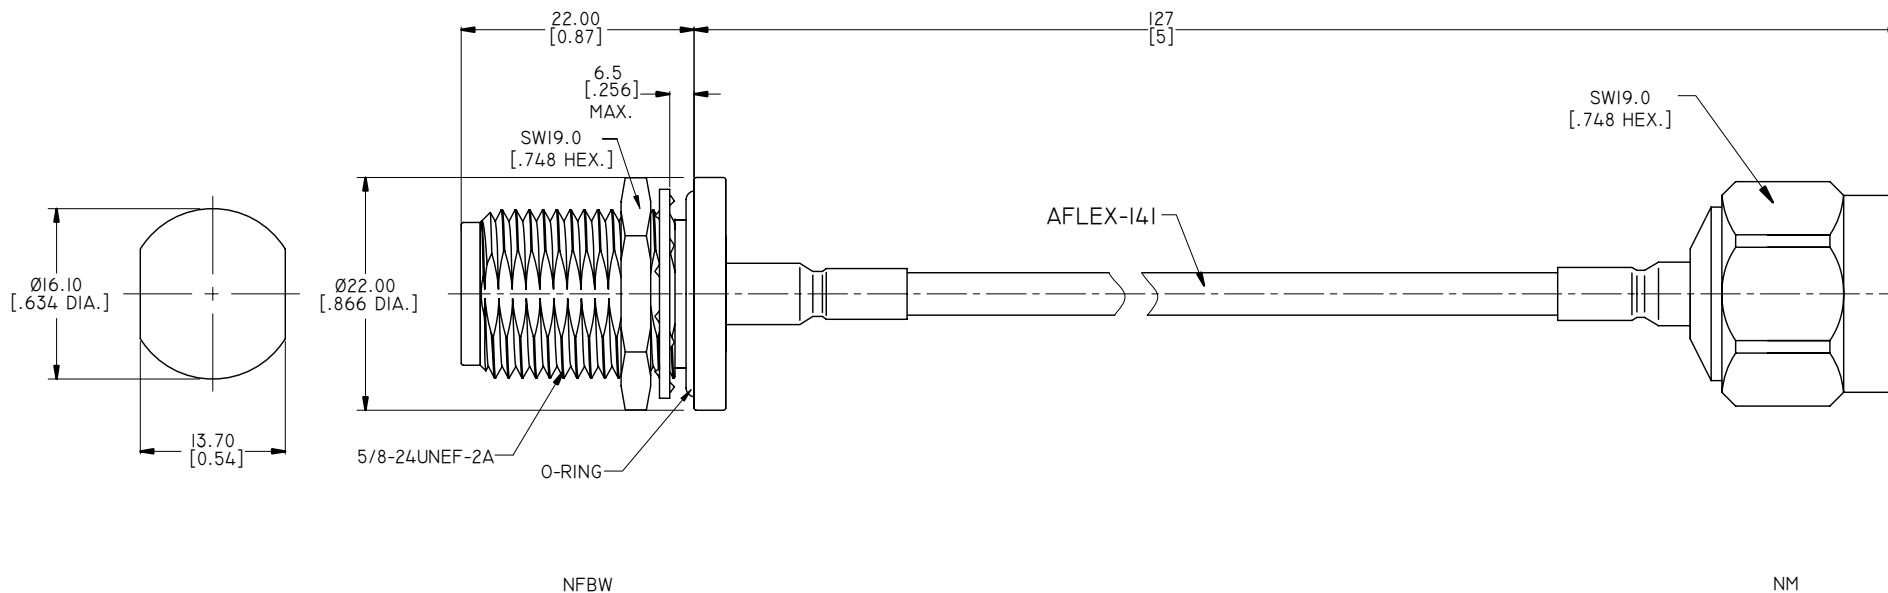

ELECTRICAL SPECIFICATIONS:

- 1 IMPEDANCE: 50 Ω
- 2 FREQUENCY RANGE: DC-3GHZ
- 3 VSWR: 1.30 MAX.
- 4 INSERTION LOSS: 0.70 DB MAX.

TITLE
CABLE ASSEMBLY, N STRAIGHT BULKHEAD FEMALE
TO N STRAIGHT MALE, AFLEX-141 CABLE, 5 INCHS

- NOTES:
1. UNLESS OTHERWISE SPECIFIED ALL DIMENSIONS ARE NOMINAL.
2. ALL SPECIFICATIONS ARE SUBJECT TO CHANGED WITHOUT NOTICE AT ANY TIME.
3. DIMENSIONS ARE IN MILLINMETERS, DIMENSIONS IN [] ARE IN INCHES
4. LENGTH TOLERANCE IS ±1.5%.

VIEW	PART NO. AFI41-NFBW-NM-5		
	SIZE A3	SCALE 2:1	SHEET 1/1
			REV. A