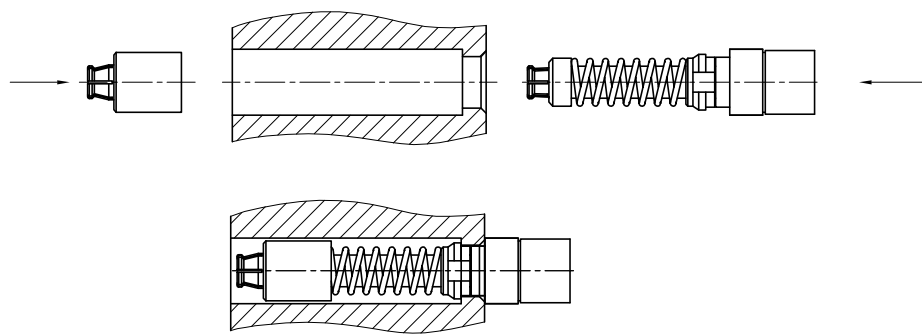

4 | 3 | 2 | 1

**ELECTRICAL DATA:**

- 1 IMPEDANCE: 50 OHMS
- 2 FREQUENCY RANGE: DC-18 GHZ

TITLE  
 CABLE ASSEMBLY, SMA STRAIGHT MALE TO SMPS VITA 67.3  
 BACKPLANE CONTACT, AFLEX086 CABLE, 60 INCHES.

NOTES:  
 1. UNLESS OTHERWISE SPECIFIED ALL DIMENSIONS ARE NOMINAL.  
 2. ALL SPECIFICATIONS ARE SUBJECT TO CHANGED WITHOUT NOTICE AT ANY TIME.  
 3. DIMENSIONS ARE IN MILLIMETERS, DIMENSIONS IN [ ] ARE IN INCHES  
 4. LENGTH TOLERANCE IS ±2%.

VIEW	PART NO.			
	AF086-SMAM-SMPS(F)-60			
SIZE	SCALE	SHEET	REV.	
A3	4:1	1/1	A	

4 | 3 | 2 | 1

D  
C  
B  
A

D  
C  
B  
A