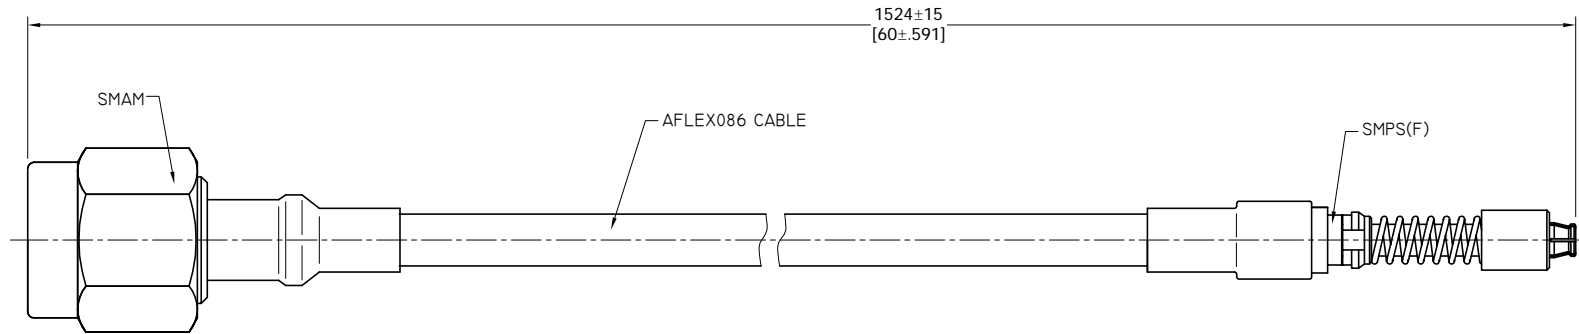

4 | 3 | 2 | 1

**ELECTRICAL DATA:**

- 1 IMPEDANCE: 50 OHMS
- 2 FREQUENCY RANGE: DC-18 GHZ

TITLE  
 CABLE ASSEMBLY, SMA STRAIGHT MALE TO SMPS VITA 67.3  
 BACKPLANE CONTACT, AFLEX086 CABLE, 60 INCHES.

NOTES:  
 1. UNLESS OTHERWISE SPECIFIED ALL DIMENSIONS ARE NOMINAL.  
 2. ALL SPECIFICATIONS ARE SUBJECT TO CHANGED WITHOUT NOTICE AT ANY TIME.  
 3. DIMENSIONS ARE IN MILLIMETERS, DIMENSIONS IN [ ] ARE IN INCHES  
 4. LENGTH TOLERANCE IS ±2%.

VIEW	PART NO.			
	AF086-SMAM-SMPS(F)-60			
SIZE	SCALE	SHEET	REV.	
A3	4:1	1/1	A	

4 | 3 | 2 | 1

D  
C  
B  
A

D  
C  
B  
A