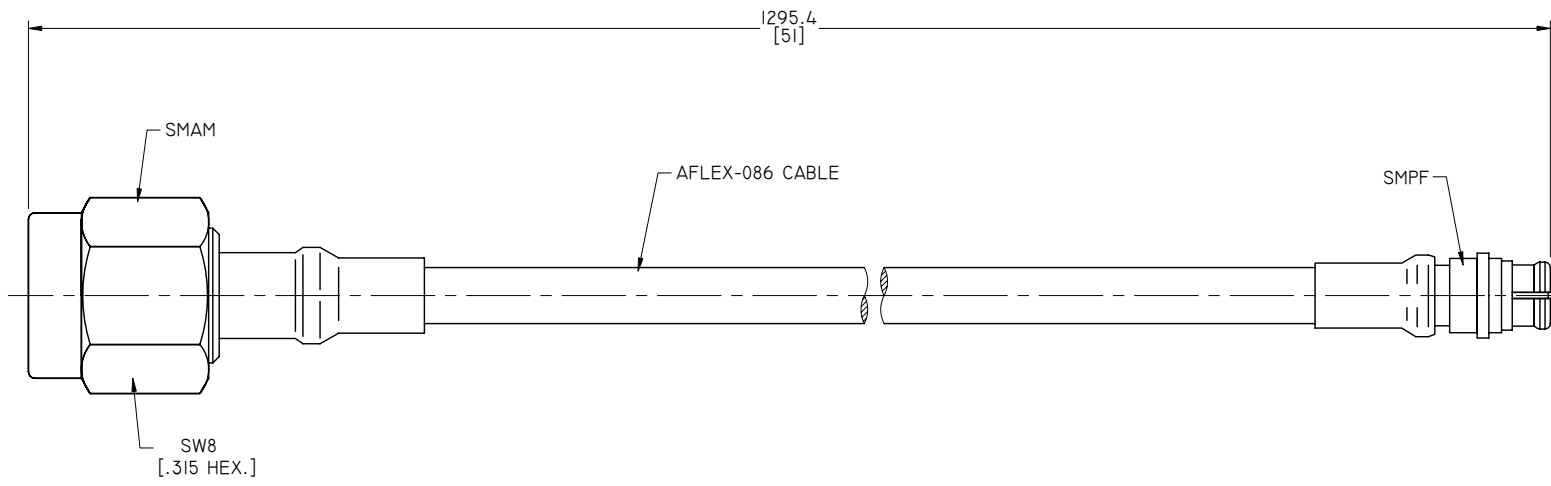

4

3

2

1

ELECTRICAL DATA:
 1 IMPEDANCE: 50 OHMS
 2 FREQUENCY RANGE: DC~18 GHZ

TITLE
 CABLE ASSEMBLY, SMA STRAIGHT MALE TO
 SMP STRAIGHT FEMALE, AFLEX-086 CABLE, 51 INCHES

NOTES:
 1. UNLESS OTHERWISE SPECIFIED ALL DIMENSIONS ARE NOMINAL.
 2. ALL SPECIFICATIONS ARE SUBJECT TO CHANGED WITHOUT NOTICE AT ANY TIME.
 3. DIMENSIONS ARE IN MILLINMETERS, DIMENSIONS IN [] ARE IN INCHES
 4. LENGTH TOLERANCE IS ±2%.

VIEW		PART NO.		
		AF086-SMAM-SMPF-51		
SIZE	SCALE	SHEET	REV.	
A3	4:1	1/1	A	

4

3

2

1