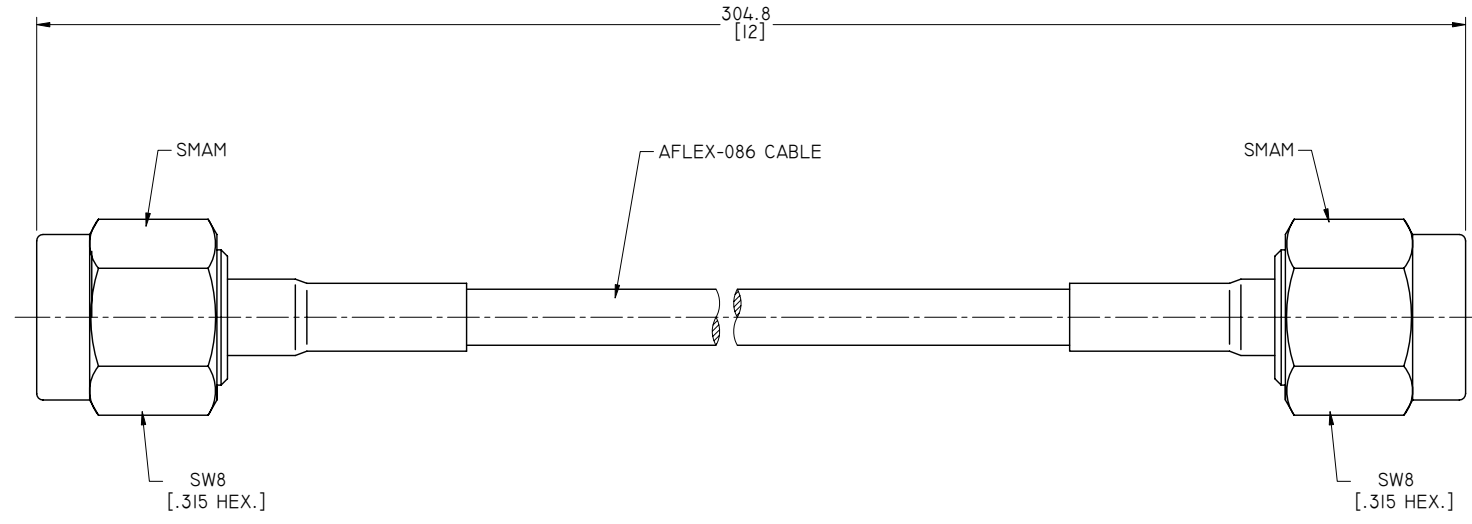

4

3

2

1

ELECTRICAL DATA:
 1 IMPEDANCE: 50 OHMS
 2 FREQUENCY RANGE: DC~18 GHZ

TITLE
 CABLE ASSEMBLY, SMA STRAIGHT MALE TO
 SMA STRAIGHT MALE, AFLEX-086 CABLE, 12 INCHES

NOTES:
 1. UNLESS OTHERWISE SPECIFIED ALL DIMENSIONS ARE NOMINAL.
 2. ALL SPECIFICATIONS ARE SUBJECT TO CHANGED WITHOUT NOTICE AT ANY TIME.
 3. DIMENSIONS ARE IN MILLINMETERS, DIMENSIONS IN [] ARE IN INCHES
 4. LENGTH TOLERANCE IS ±2%.

VIEW	PART NO. AF086-SMAM-SMAM-12		
	SIZE A3	SCALE 4:1	SHEET 1/1
			REV. A

4

3

2

1