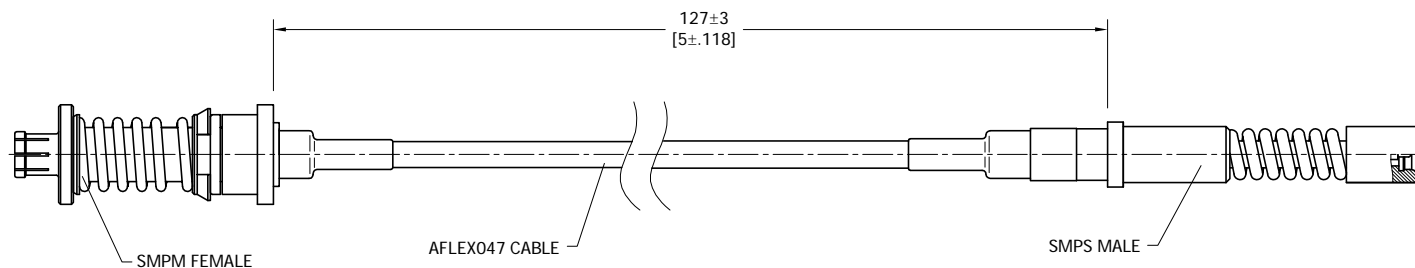

ELECTRICAL DATA:

- 1 IMPEDANCE: 50 Ω
- 2 FREQUENCY RANGE: DC-18 GHz
- 3 VSWR: 1.30 MAX.
- 4 INSERTION LOSS: 1.30 dB MAX.

TITLE
 CABLE ASSEMBLY, VITA67.3 PLUG-IN CONTACT SMPM
 STRAIGHT FEMAL TO M38999 SIZE 16 CAVITY SMPS MALE,
 AFLEX047 CABLE, 5 INCHES

- NOTES:
 1. UNLESS OTHERWISE SPECIFIED ALL DIMENSIONS ARE NOMINAL.
 2. ALL SPECIFICATIONS ARE SUBJECT TO CHANGED WITHOUT NOTICE AT ANY TIME.
 3. DIMENSIONS ARE IN MILLIMETERS, DIMENSIONS IN [] ARE IN INCHES
 4. LENGTH TOLERANCE IS ±2%.

VIEW	PART NO.			
	AF047-SMPM(F)-SMPS(M)-5			
SIZE	SCALE	SHEET	REV.	
A3	4:1	1/1	A	