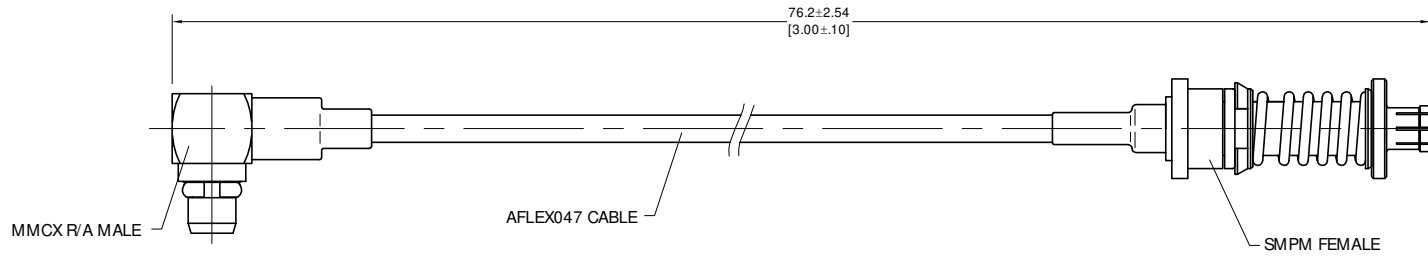

4

3

2

1

**ELECTRICAL DATA:**

- 1 IMPEDANCE: 50 Ω
- 2 FREQUENCY RANGE: DC-500 MHz
- 3 VSWR: 1.10 MAX
- 4 INSERTION LOSS: 0.45 dB MAX

TITLE  
 CABLE ASSEMBLY, MMCX RIGHT ANGLE MALE TO VITA67.3  
 PLUG-IN CONTACT SMPM STRAIGHT FEMALE , AFLEX-047  
 CABLE, 3 INCHES

NOTES:  
 1. UNLESS OTHERWISE SPECIFIED ALL DIMENSIONS ARE NOMINAL.  
 2. ALL SPECIFICATIONS ARE SUBJECT TO CHANGED WITHOUT NOTICE AT ANY TIME.  
 3. DIMENSIONS ARE IN MILLIMETERS, DIMENSIONS IN [ ] ARE IN INCHES  
 4. LENGTH TOLERANCE IS ±2%.

VIEW	PART NO.		
 	AF047-MMCXLM-SMPM(F)-3		
SIZE	SCALE	SHEET	REV.
A3	4:1	1/1	A

4

3

2

1