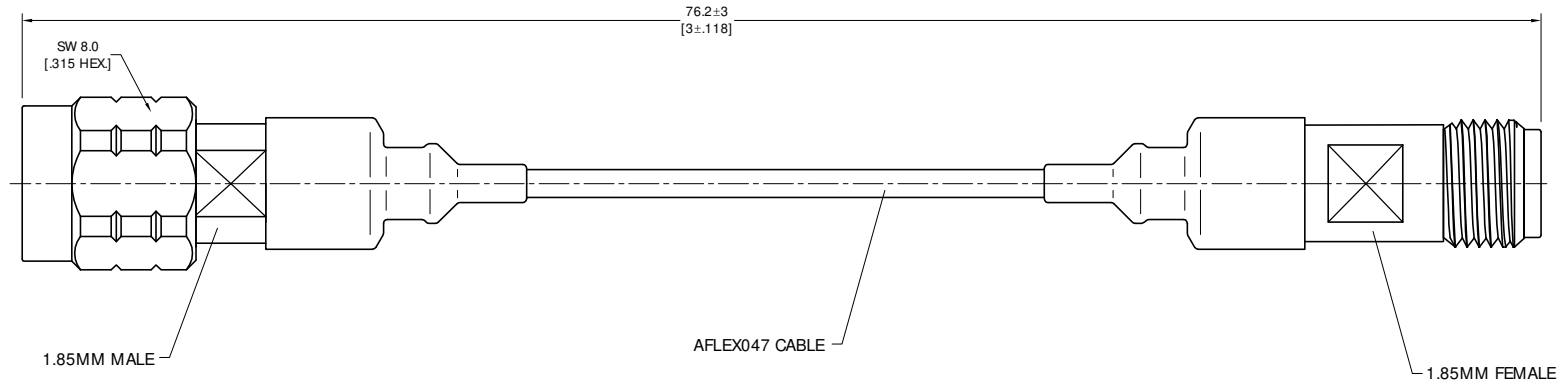

**ELECTRICAL DATA:**

- 1 IMPEDANCE: 50 Ω
- 2 FREQUENCY RANGE: DC-67 GHz
- 3 VSWR: 1.35 MAX
- 4 INSERTION LOSS: 1.70 dB MAX

TITLE  
CABLE ASSEMBLY, 1.85MM STRAIGHT MALE TO  
1.85MM STRAIGHT FEMALE, ANO AFLEX-047 CABLE, 3 INCHES

NOTES:  
1. UNLESS OTHERWISE SPECIFIED ALL DIMENSIONS ARE NOMINAL.  
2. ALL SPECIFICATIONS ARE SUBJECT TO CHANGED WITHOUT NOTICE AT ANY TIME.  
3. DIMENSIONS ARE IN MILLIMETERS, DIMENSIONS IN [ ] ARE IN INCHES  
4. LENGTH TOLERANCE IS  $\pm 2\%$ .

VIEW

PART NO.

AF047-18M-18F-3

SIZE  
A3

SCALE  
4:1

SHEET  
1/1

REV.  
A